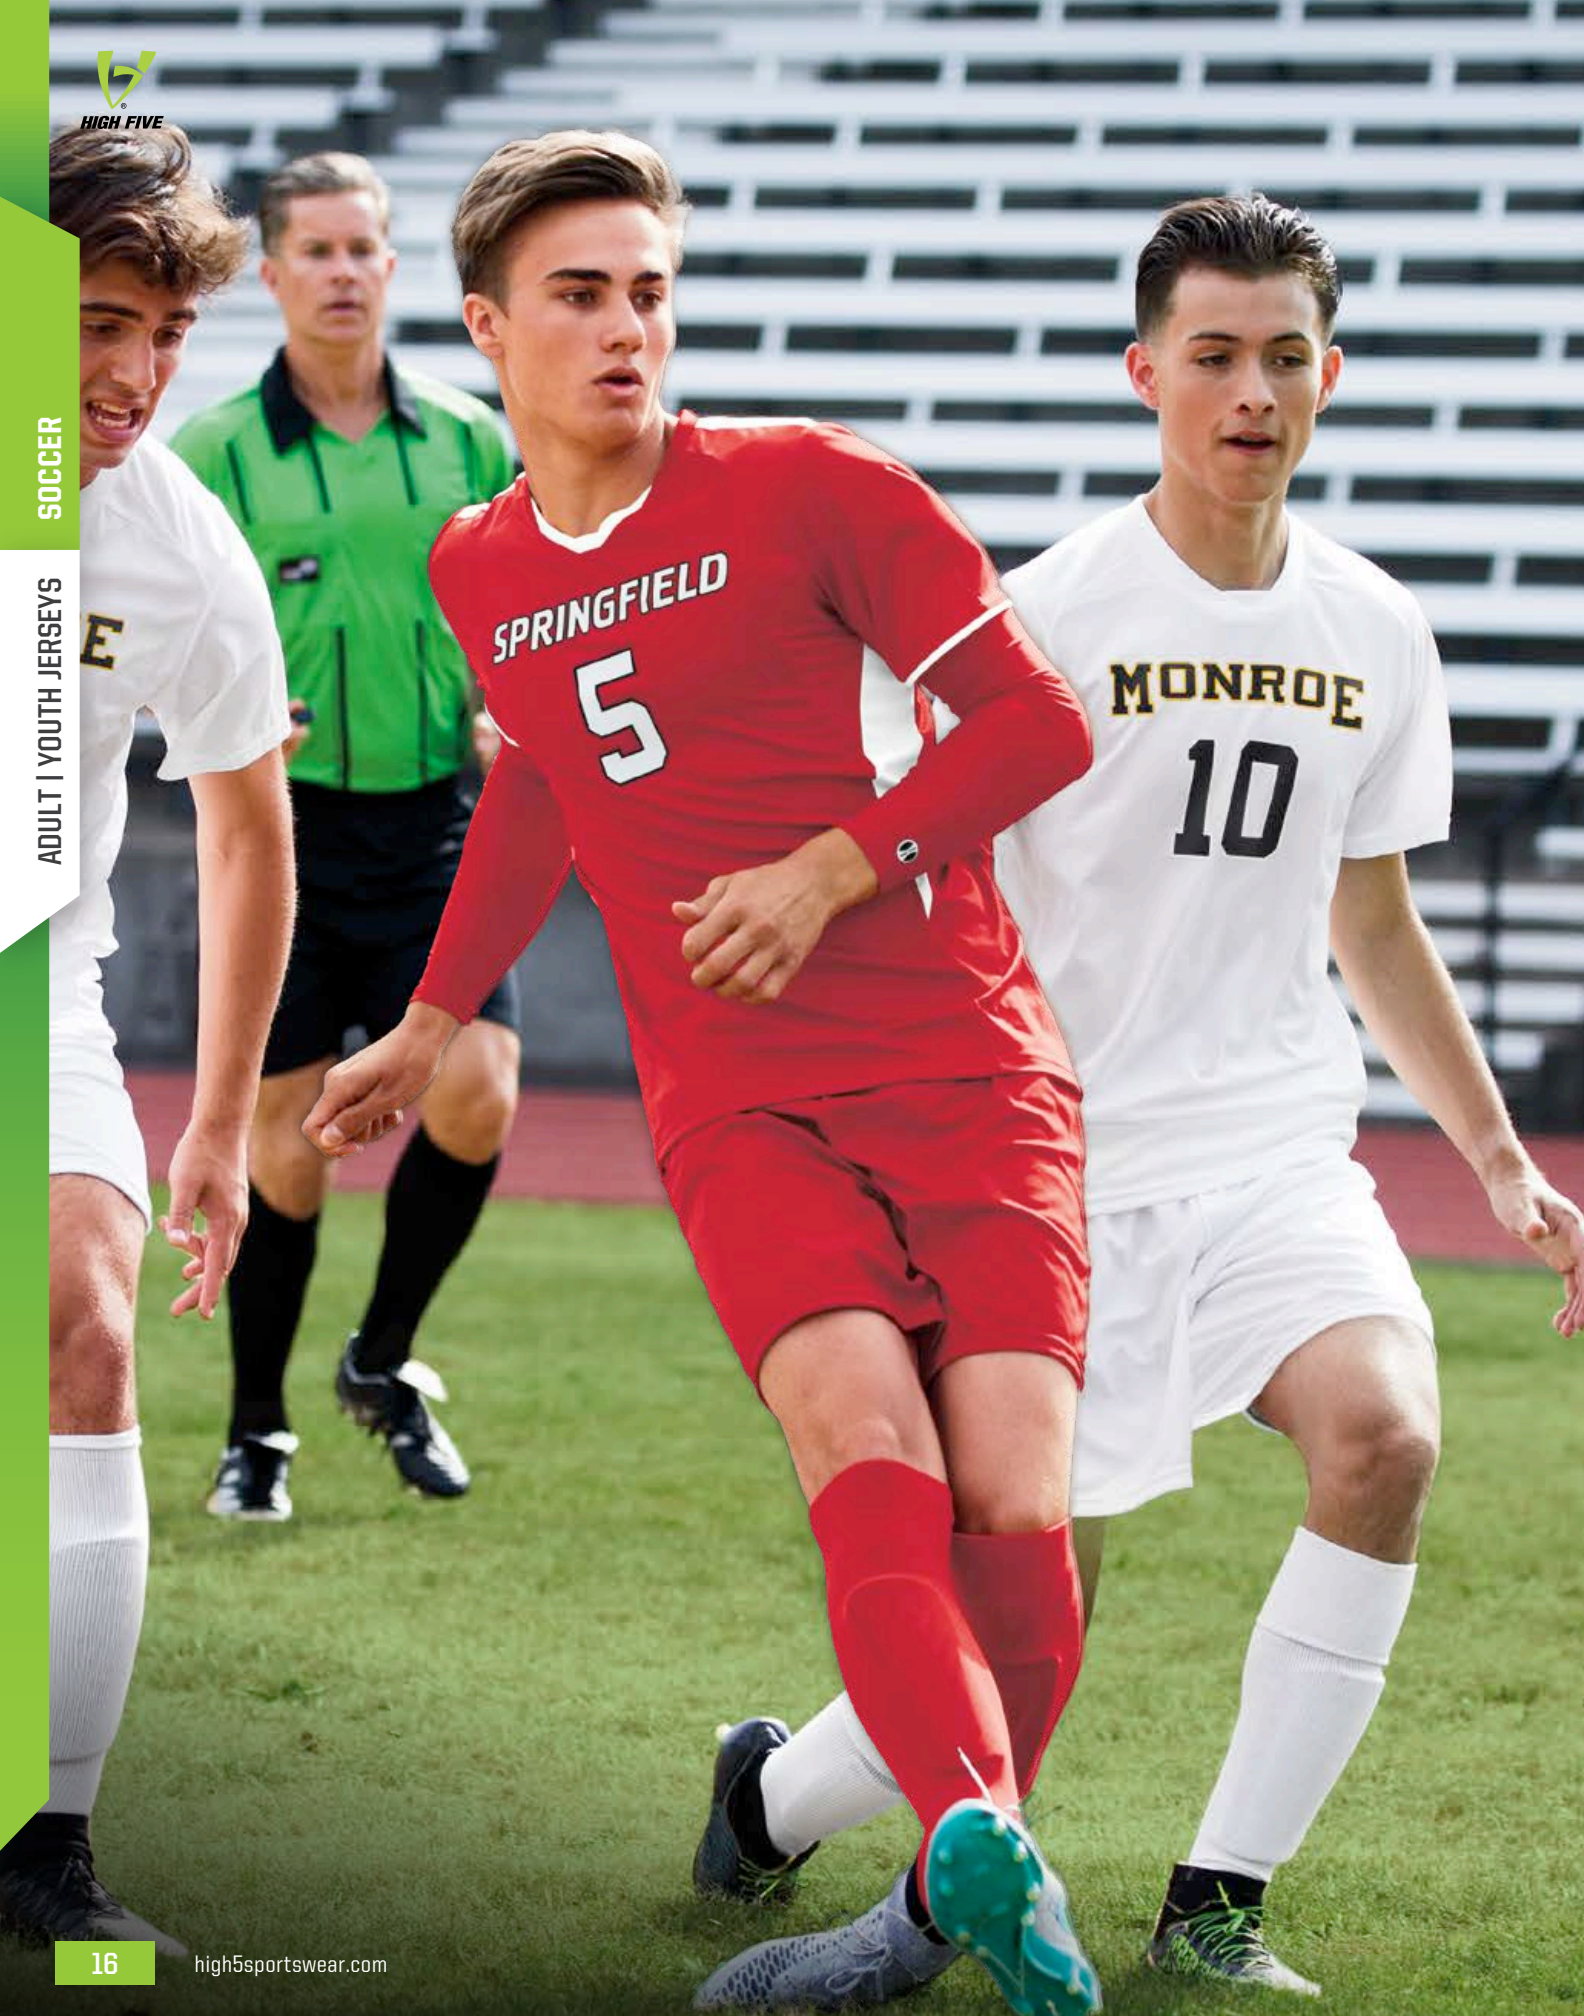

FOR MORE, GO TO WWW.HIGH5SPORTSWEAR.COM/PAGES/FLYERS

Globe Jersey

- 100% polyester Essortex wicking fabric
- 92% polyester/8% spandex wicking pinhole mesh back and side panels
- Three piece overlapping collar construction lays flat while allowing movement for extra comfort
- Contrast color inserts
- Set-in sleeves