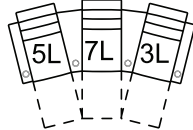

2L LHF Pw Rcl HRest&Lmb
31 x 42 x 43"
78 x 107 x 109 cm

3L RHF Pw Rcl HRest&Lmb
31 x 42 x 43"
78 x 107 x 109 cm

**4L Armless Loveseat Pw
HRest&Lmb**
46 x 42 x 43"
117 x 107 x 109 cm

**5L LHF Rcl RHF WgArm Pw
HRest&Lmb**
46 x 42 x 43"
117 x 107 x 109 cm
IA: 58" / 149 cm

**6L RHF Rcl LHF WgArm Pw
HRest&Lmb**
46 x 42 x 43"
117 x 107 x 109 cm
IA: 58" / 149 cm

**7L RHF Wg Arm Pw Rcl
HRest&Lmb**
39 x 42 x 43"
98 x 107 x 109 cm

**8L Armless Pw Rcl
HRest&Lmb**
23 x 42 x 43"
59 x 107 x 109 cm

**9L LHF Wg Arm Pw Rcl
HRest&Lmb**
39 x 42 x 43"
98 x 107 x 109 cm

POPULAR CONFIGURATIONS

5L/4L/6L
138 x 43"
351 x 109 cm

5L/7L/3L
75 x 114"
191 x 290 cm

DIMENSIONS

Seat Depth: 22" / 56 cm
Seat Height: 21" / 53 cm
Arm Depth: 37" / 93 cm
Arm Height: 26" / 66 cm
Reclined Depth: 70" / 177 cm

Dimensions shown as Width x Depth x Height.

Dimensions are correct at the time of printing and are subject to change without notice. Actual measurements for each item may vary from what is shown here. Please allow up to a +/- 1 inch difference. Availability may vary by region.