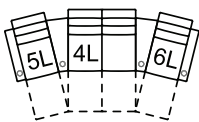

2L LHF Pw Rcl HRest&Lmb
31 x 42 x 43"
78 x 107 x 109 cm

3L RHF Pw Rcl HRest&Lmb
31 x 42 x 43"
78 x 107 x 109 cm

**4L Armless Loveseat Pw
HRest&Lmb**
46 x 42 x 43"
117 x 107 x 109 cm

**5L LHF Rcl RHF WgArm Pw
HRest&Lmb**
46 x 42 x 43"
117 x 107 x 109 cm
IA: 58" / 149 cm

**6L RHF Rcl LHF WgArm Pw
HRest&Lmb**
46 x 42 x 43"
117 x 107 x 109 cm
IA: 58" / 149 cm

**7L RHF Wg Arm Pw Rcl
HRest&Lmb**
39 x 42 x 43"
98 x 107 x 109 cm

**8L Armless Pw Rcl
HRest&Lmb**
23 x 42 x 43"
59 x 107 x 109 cm

**9L LHF Wg Arm Pw Rcl
HRest&Lmb**
39 x 42 x 43"
98 x 107 x 109 cm

POPULAR CONFIGURATIONS

5L/4L/6L
138 x 43"
351 x 109 cm

5L/7L/3L
75 x 114"
191 x 290 cm

DIMENSIONS

Seat Depth: 22" / 56 cm
Seat Height: 21" / 53 cm
Arm Depth: 37" / 93 cm
Arm Height: 26" / 66 cm
Reclined Depth: 70" / 177 cm

Dimensions shown as Width x Depth x Height.

Dimensions are correct at the time of printing and are subject to change without notice. Actual measurements for each item may vary from what is shown here. Please allow up to a +/- 1 inch difference. Availability may vary by region.