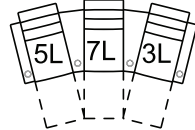

2L LHF Pw Rcl HRest&Lmb
31 x 42 x 44"
78 x 107 x 111 cm

3L RHF Pw Rcl HRest&Lmb
31 x 42 x 44"
78 x 107 x 111 cm

**4L Armless Loveseat Pw
HRest&Lmb**
46 x 42 x 44"
117 x 107 x 111 cm

**5L LHF Rcl RHF WgArm Pw
HRest&Lmb**
46 x 42 x 44"
117 x 107 x 111 cm
IA: 23" / 59 cm

**6L RHF Rcl LHF WgArm Pw
HRest&Lmb**
46 x 42 x 44"
117 x 107 x 111 cm
IA: 23" / 59 cm

**7L RHF Wg Arm Pw Rcl
HRest&Lmb**
39 x 42 x 44"
98 x 107 x 111 cm

**8L Armless Pw Rcl
HRest&Lmb**
23 x 42 x 44"
59 x 107 x 111 cm

**9L LHF Wg Arm Pw Rcl
HRest&Lmb**
39 x 42 x 44"
98 x 107 x 111 cm

POPULAR CONFIGURATIONS

5L/4L/6L
138 x 44"
351 x 111 cm

5L/7L/3L
77 x 114"
197 x 290 cm

DIMENSIONS

Seat Depth: 21" / 55 cm
Seat Height: 23" / 58 cm
Arm Depth: 36" / 93 cm
Arm Height: 26" / 66 cm
Reclined Depth: 72" / 183 cm

Dimensions shown as Width x Depth x Height.

Dimensions are correct at the time of printing and are subject to change without notice. Actual measurements for each item may vary from what is shown here. Please allow up to a +/- 1 inch difference. Availability may vary by region.