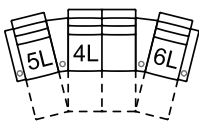

2L LHF Pw Rcl HRest&Lmb
31 x 42 x 44"
78 x 107 x 111 cm

3L RHF Pw Rcl HRest&Lmb
31 x 42 x 44"
78 x 107 x 111 cm

**4L Armless Loveseat Pw
HRest&Lmb**
46 x 42 x 44"
117 x 107 x 111 cm

**5L LHF Rcl RHF WgArm Pw
HRest&Lmb**
46 x 42 x 44"
117 x 107 x 111 cm
IA: 23" / 59 cm

**6L RHF Rcl LHF WgArm Pw
HRest&Lmb**
46 x 42 x 44"
117 x 107 x 111 cm
IA: 23" / 59 cm

**7L RHF Wg Arm Pw Rcl
HRest&Lmb**
39 x 42 x 44"
98 x 107 x 111 cm

**8L Armless Pw Rcl
HRest&Lmb**
23 x 42 x 44"
59 x 107 x 111 cm

**9L LHF Wg Arm Pw Rcl
HRest&Lmb**
39 x 42 x 44"
98 x 107 x 111 cm

POPULAR CONFIGURATIONS

5L/4L/6L
138 x 44"
351 x 111 cm

5L/7L/3L
77 x 114"
197 x 290 cm

DIMENSIONS

Seat Depth: 21" / 55 cm
Seat Height: 23" / 58 cm
Arm Depth: 36" / 93 cm
Arm Height: 26" / 66 cm
Reclined Depth: 72" / 183 cm

Dimensions shown as Width x Depth x Height.

Dimensions are correct at the time of printing and are subject to change without notice. Actual measurements for each item may vary from what is shown here. Please allow up to a +/- 1 inch difference. Availability may vary by region.