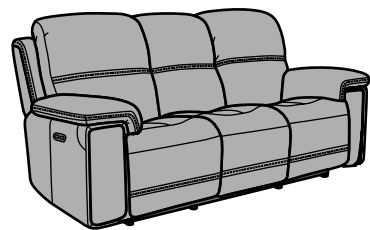

1980-62PH shown in 204-72;
1980-54PH shown in 204-70

JERICHO

leather | 1980 (204-70 dark brown, 204-72 brown)

SH = Seat Height | SW = Seat Width
SD = Seat Depth | AH = Arm Height
OD = Open Depth | WC = Wall Clearance

1980-62PH
Power Reclining Sofa with
Power Headrests
42H 89W 42D
20SH 63SW 22SD 28AH 69OD 6WC

1980-64PH
Power Reclining
Loveseat with Console and
Power Headrests
42H 79W 42D
20SH 40SW 22SD 28AH 69OD 6WC

Strength on the inside.
Lasting beauty on the outside.

At the heart of our upholstered furniture, our
Blue Steel Spring™ provides a comfortable sit
that is guaranteed for the life of your product.