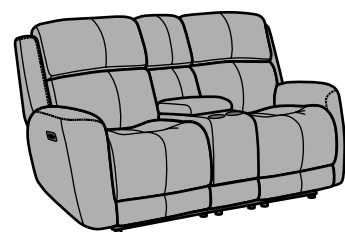

1773-62PH shown in 505-04;
1773-50PH shown in 505-70

ZELDA

FLEXSTEEL
HOME

leather | 1773 (505-04 gray, 505-70 dark brown)

SH = Seat Height | SW = Seat Width
SD = Seat Depth | AH = Arm Height
OD = Open Depth | WC = Wall Clearance

1773-62PH
Power Reclining Sofa
with Power Headrests
43H 82W 40D
19SH 65SW 21SD 25AH 70OD 6WC

1773-64PH
Power Reclining Loveseat with
Console and Power Headrests
43H 74W 40D
19SH 44SW 21SD 25AH 70OD 6WC