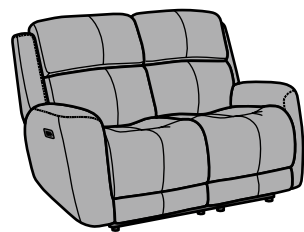

1773-62PH shown in 505-04;
1773-50PH shown in 505-70

ZELDA

FLEXSTEEL
HOME

leather | 1773 (505-04 gray, 505-70 dark brown)

SH = Seat Height | SW = Seat Width
SD = Seat Depth | AH = Arm Height
OD = Open Depth | WC = Wall Clearance

1773-62PH
Power Reclining Sofa
with Power Headrests
43H 82W 40D
19SH 65SW 21SD 25AH 70OD 6WC

1773-64PH
Power Reclining Loveseat with
Console and Power Headrests
43H 74W 40D
19SH 44SW 21SD 25AH 70OD 6WC