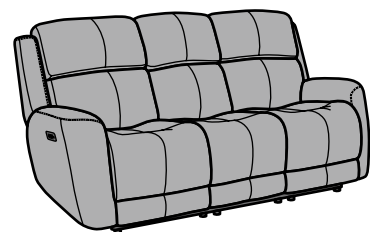

1773-62PH shown in 505-04;
1773-50PH shown in 505-70

ZELDA

FLEXSTEEL
HOME

leather | 1773 (505-04 gray, 505-70 dark brown)

SH = Seat Height | SW = Seat Width
SD = Seat Depth | AH = Arm Height
OD = Open Depth | WC = Wall Clearance

1773-62PH
Power Reclining Sofa
with Power Headrests
43H 82W 40D
19SH 65SW 21SD 25AH 70OD 6WC

1773-64PH
Power Reclining Loveseat with
Console and Power Headrests
43H 74W 40D
19SH 44SW 21SD 25AH 70OD 6WC