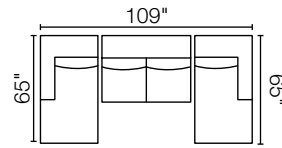

3-PC DUAL CHAISE SECTIONAL

SET-J305-3PC-DUAL-CH
J305-0L0-090-0L1