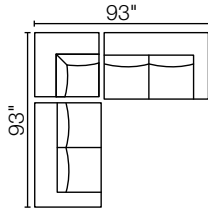

3-PC SECTIONAL

SET-J305-3PC-SECT
J305-0G0-060-0G1