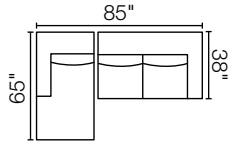

THE THEORY COLLECTION

Configuration Favorites:

2-PC CHAISE SECTIONAL

SET-J305-2PC-SECT-L
J305-0L0-0G1

Opposite Configuration Available