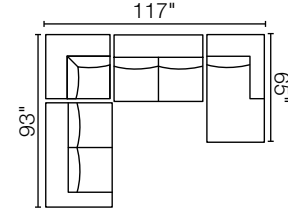

4-PC GATHERING SECTIONAL

SET-J305-4PC-SECT-R
J305-0G0-060-090-0L1

Opposite Configuration Available