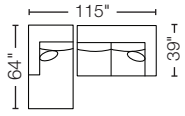

THE CADILLAC SQUARE COLLECTION

Configuration Favorites:

2-PC Chaise Sectional
9LAUCZ-CWL-SAR
Opposite Configuration Available