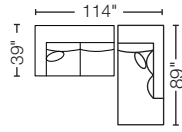

2-PC Lg. Chaise Sectional
9LAUCZ-SAR-DBL
Opposite Configuration Available