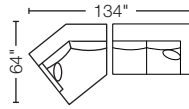

THE TRUMBULL COLLECTION

Configuration Favorites:

2-PC Chaise Sectional
9MA2CZ-CWL-SAR
Opposite Configuration Available

2-PC Lg. Chaise Sectional
SET-9MA2CZ-2PC-L
9MA2CZ-SAL-DBR
Opposite Configuration Available

2-PC Studio Sectional
9MA2CZ-CCL-SAR
Opposite Configuration Available

3-PC Family Room Sectional
9MA2CZ-SAL-COR-SAR

3-PC Cuddler Sectional
9MA2CZ-CCL-SAA-CCR

3-PC Dual Chaise Sectional
9MA2CZ-CWL-SAA-CWR

3-PC Theatre Sectional
9MA2CZ-CWL-SAA-CCR
Opposite Configuration Available

3-PC Gathering Sectional
9MA2CZ-XSL-SAA-CWR
Opposite Configuration Available

3-PC Lg. Gathering Sectional
9MA2CZ-XSL-SAA-DBR
Opposite Configuration Available