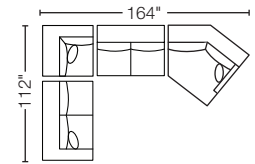

THE TRUMBULL COLLECTION

Configuration Favorites:

2-PC Chaise Sectional
9MA2CZ-CWL-SAR
Opposite Configuration Available

2-PC Lg. Chaise Sectional
SET-9MA2CZ-2PC-L
9MA2CZ-SAL-DBR
Opposite Configuration Available

2-PC Studio Sectional
9MA2CZ-CCL-SAR
Opposite Configuration Available

3-PC Family Room Sectional
9MA2CZ-SAL-COR-SAR

3-PC Cuddler Sectional
9MA2CZ-CCL-SAA-CCR

3-PC Dual Chaise Sectional
9MA2CZ-CWL-SAA-CWR

3-PC Theatre Sectional
9MA2CZ-CWL-SAA-CCR
Opposite Configuration Available

3-PC Gathering Sectional
9MA2CZ-XSL-SAA-CWR
Opposite Configuration Available

3-PC Lg. Gathering Sectional
9MA2CZ-XSL-SAA-DBR
Opposite Configuration Available

4-PC Great Room Sectional
9MA2CZ-SAL-COR-SAA-CCR
Opposite Configuration Available

Stocked Pieces:

LAF Apt. Sofa
9MA2CZ-SAL
73\"w x 39\"d x 35\"h

RAF Apt. Sofa
9MA2CZ-SAR
73\"w x 39\"d x 35\"h

Swivel Accent Chair
C009-A-AC
32\"w x 36\"d x 30\"h