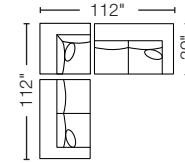

THE TRUMBULL COLLECTION

Configuration Favorites:

2-PC Chaise Sectional
9MA2CZ-CWL-SAR
Opposite Configuration Available

2-PC Lg. Chaise Sectional
SET-9MA2CZ-2PC-L
9MA2CZ-SAL-DBR
Opposite Configuration Available

2-PC Studio Sectional
9MA2CZ-CCL-SAR
Opposite Configuration Available

3-PC Family Room Sectional
9MA2CZ-SAL-COR-SAR

3-PC Cuddler Sectional
9MA2CZ-CCL-SAA-CCR

3-PC Dual Chaise Sectional
9MA2CZ-CWL-SAA-CWR

3-PC Theatre Sectional
9MA2CZ-CWL-SAA-CCR
Opposite Configuration Available

3-PC Gathering Sectional
9MA2CZ-XSL-SAA-CWR
Opposite Configuration Available

3-PC Lg. Gathering Sectional
9MA2CZ-XSL-SAA-DBR
Opposite Configuration Available