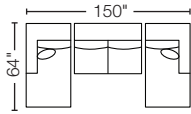

THE TRUMBULL COLLECTION

Configuration Favorites:

2-PC Chaise Sectional
9MA2CZ-CWL-SAR
Opposite Configuration Available

2-PC Lg. Chaise Sectional
SET-9MA2CZ-2PC-L
9MA2CZ-SAL-DBR
Opposite Configuration Available

2-PC Studio Sectional
9MA2CZ-CCL-SAR
Opposite Configuration Available

3-PC Family Room Sectional
9MA2CZ-SAL-COR-SAR

3-PC Cuddler Sectional
9MA2CZ-CCL-SAA-CCR

3-PC Dual Chaise Sectional
9MA2CZ-CWL-SAA-CWR

3-PC Theatre Sectional
9MA2CZ-CWL-SAA-CCR
Opposite Configuration Available

3-PC Gathering Sectional
9MA2CZ-XSL-SAA-CWR
Opposite Configuration Available

3-PC Lg. Gathering Sectional
9MA2CZ-XSL-SAA-DBR
Opposite Configuration Available