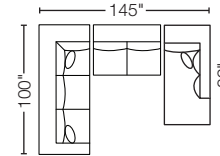

THE TRUMBULL COLLECTION

Configuration Favorites:

2-PC Chaise Sectional
9MA2CZ-CWL-SAR
Opposite Configuration Available

2-PC Lg. Chaise Sectional
SET-9MA2CZ-2PC-L
9MA2CZ-SAL-DBR
Opposite Configuration Available

2-PC Studio Sectional
9MA2CZ-CCL-SAR
Opposite Configuration Available

3-PC Family Room Sectional
9MA2CZ-SAL-COR-SAR

3-PC Cuddler Sectional
9MA2CZ-CCL-SAA-CCR

3-PC Dual Chaise Sectional
9MA2CZ-CWL-SAA-CWR

3-PC Theatre Sectional
9MA2CZ-CWL-SAA-CCR
Opposite Configuration Available

3-PC Gathering Sectional
9MA2CZ-XSL-SAA-CWR
Opposite Configuration Available

3-PC Lg. Gathering Sectional
9MA2CZ-XSL-SAA-DBR
Opposite Configuration Available

4-PC Great Room Sectional
9MA2CZ-SAL-COR-SAA-CCR
Opposite Configuration Available

Stocked Pieces:

LAF Apt. Sofa
9MA2CZ-SAL
73\"w x 39\"d x 35\"h

RAF Apt. Sofa
9MA2CZ-SAR
73\"w x 39\"d x 35\"h

Swivel Accent Chair
C009-A-AC
32\"w x 36\"d x 30\"h