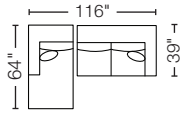

THE TRUMBULL COLLECTION

Configuration Favorites:

2-PC Chaise Sectional
9MA2CZ-CWL-SAR
Opposite Configuration Available

2-PC Lg. Chaise Sectional
SET-9MA2CZ-2PC-L
9MA2CZ-SAL-DBR
Opposite Configuration Available