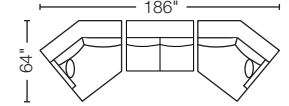

THE TRUMBULL COLLECTION

Configuration Favorites:

2-PC Chaise Sectional
9MA2CZ-CWL-SAR
Opposite Configuration Available

2-PC Lg. Chaise Sectional
SET-9MA2CZ-2PC-L
9MA2CZ-SAL-DBR
Opposite Configuration Available

2-PC Studio Sectional
9MA2CZ-CCL-SAR
Opposite Configuration Available

3-PC Family Room Sectional
9MA2CZ-SAL-COR-SAR

3-PC Cuddler Sectional
9MA2CZ-CCL-SAA-CCR

3-PC Dual Chaise Sectional
9MA2CZ-CWL-SAA-CWR