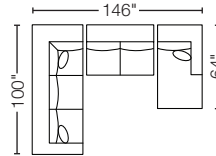

THE TRUMBULL COLLECTION

Configuration Favorites:

2-PC Chaise Sectional
9MA2CZ-CWL-SAR
Opposite Configuration Available

2-PC Lg. Chaise Sectional
SET-9MA2CZ-2PC-L
9MA2CZ-SAL-DBR
Opposite Configuration Available

2-PC Studio Sectional
9MA2CZ-CCL-SAR
Opposite Configuration Available

3-PC Family Room Sectional
9MA2CZ-SAL-COR-SAR

3-PC Cuddler Sectional
9MA2CZ-CCL-SAA-CCR

3-PC Dual Chaise Sectional
9MA2CZ-CWL-SAA-CWR

3-PC Theatre Sectional
9MA2CZ-CWL-SAA-CCR
Opposite Configuration Available

3-PC Gathering Sectional
9MA2CZ-XSL-SAA-CWR
Opposite Configuration Available

3-PC Lg. Gathering Sectional
9MA2CZ-XSL-SAA-DBR
Opposite Configuration Available

4-PC Great Room Sectional
9MA2CZ-SAL-COR-SAA-CCR
Opposite Configuration Available

Stocked Pieces:

LAF Apt. Sofa
9MA2CZ-SAL
73\"w x 39\"d x 35\"h

RAF Apt. Sofa
9MA2CZ-SAR
73\"w x 39\"d x 35\"h

Swivel Accent Chair
C009-A-AC
32\"w x 36\"d x 30\"h