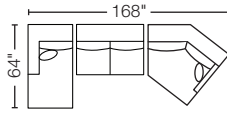

THE TRUMBULL COLLECTION

Configuration Favorites:

2-PC Chaise Sectional
9MA2CZ-CWL-SAR
Opposite Configuration Available

2-PC Lg. Chaise Sectional
SET-9MA2CZ-2PC-L
9MA2CZ-SAL-DBR
Opposite Configuration Available

2-PC Studio Sectional
9MA2CZ-CCL-SAR
Opposite Configuration Available

3-PC Family Room Sectional
9MA2CZ-SAL-COR-SAR

3-PC Cuddler Sectional
9MA2CZ-CCL-SAA-CCR

3-PC Dual Chaise Sectional
9MA2CZ-CWL-SAA-CWR

3-PC Theatre Sectional
9MA2CZ-CWL-SAA-CCR
Opposite Configuration Available

3-PC Gathering Sectional
9MA2CZ-XSL-SAA-CWR
Opposite Configuration Available

3-PC Lg. Gathering Sectional
9MA2CZ-XSL-SAA-DBR
Opposite Configuration Available