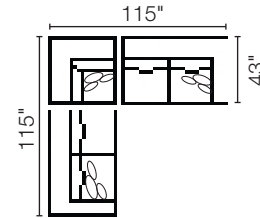

2-PC CHAISE SECTIONAL

90885, 60

Opposite Configuration Available

2-PC SECTIONAL

90859, 60

3-PC SECTIONAL

90859, 04, 60

4-PC SECTIONAL

90859, 04, 03, 60

5-PC GATHERING SECTIONAL-L

SET-908-L-5PC

90859, 04, 03, 03, 86

5-PC GATHERING SECTIONAL-R

SET-908-R-5PC

90860, 04, 03, 03, 85

Stocked Pieces:

LAF Loveseat

90859

72"w x 43"d x 35"h

RAF Loveseat

90860

72"w x 43"d x 35"h

LAF Chaise

90885