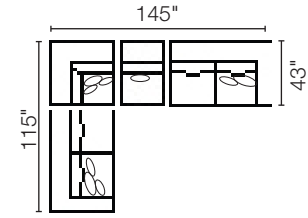

2-PC CHAISE SECTIONAL

90885, 60

Opposite Configuration Available

2-PC SECTIONAL

90859, 60

3-PC SECTIONAL

90859, 04, 60

4-PC SECTIONAL

90859, 04, 03, 60

5-PC GATHERING SECTIONAL-L

SET-908-L-5PC

90859, 04, 03, 03, 86

5-PC GATHERING SECTIONAL-R

SET-908-R-5PC

90860, 04, 03, 03, 85

Stocked Pieces:

LAF Loveseat

90859

72"w x 43"d x 35"h

RAF Loveseat

90860

72"w x 43"d x 35"h

LAF Chaise

90885