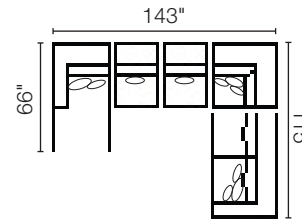

2-PC CHAISE SECTIONAL

90885, 60

Opposite Configuration Available

2-PC SECTIONAL

90859, 60

3-PC SECTIONAL

90859, 04, 60

4-PC SECTIONAL

90859, 04, 03, 60

5-PC GATHERING SECTIONAL-L

SET-908-L-5PC

90859, 04, 03, 03, 86

5-PC GATHERING SECTIONAL-R

SET-908-R-5PC

90860, 04, 03, 03, 85

Stocked Pieces:

LAF Loveseat

90859

72"w x 43"d x 35"h

RAF Loveseat

90860

72"w x 43"d x 35"h

LAF Chaise

90885