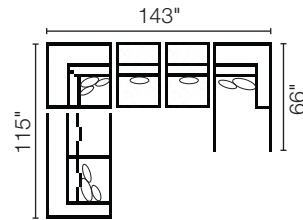

2-PC CHAISE SECTIONAL

90885, 60

Opposite Configuration Available

2-PC SECTIONAL

90859, 60

3-PC SECTIONAL

90859, 04, 60

4-PC SECTIONAL

90859, 04, 03, 60

5-PC GATHERING SECTIONAL-L

SET-908-L-5PC

90859, 04, 03, 03, 86

5-PC GATHERING SECTIONAL-R

SET-908-R-5PC

90860, 04, 03, 03, 85

Stocked Pieces:

LAF Loveseat

90859

72"w x 43"d x 35"h

RAF Loveseat

90860

72"w x 43"d x 35"h

LAF Chaise

90885