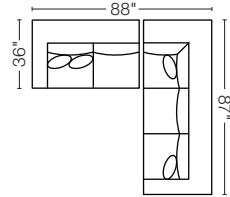

THE CHLOE-III COLLECTION

Stacked Configuration Favorites:

2-PC SECTIONAL-R
SET-5530-III-2PC-R
B553064-III, 27-III

2-PC SECTIONAL-L
SET-5530-III-2PC-L
B553028-III, 63-III

2-PC CHAISE SECTIONAL-R
SET-5530-III-2PC-C-R
B553028-III, 05-III

2-PC CHAISE SECTIONAL-L
SET-5530-III-2PC-C-L
B553006-III, 27-III

3-PC GATHERING SECTIONAL-L
SET-5530-III-3PC-G-L
B553064-III, 43-III, 05-III

3-PC GATHERING SECTIONAL-R
SET-5530-III-3PC-G-R
B553006-III, 43-II, 63-III

3-PC DUAL CHAISE SECTIONAL
SET-5530-III-3PC-DC
B553006-III, 43-II, 05-III

Stacked Pieces:

LAF Sofa w/ Corner
B553064-III
87\"w x 36\"d x 36\"h

RAF Sofa w/ Corner
B553063-III
87\"w x 36\"d x 36\"h

LAF Loveseat
B553028-III
52\"w x 36\"d x 36\"h

Custom Order Pieces:

Sofa
B5535
81\"w x 36\"d x 36\"h

Loveseat
B5536
58\"w x 36\"d x 36\"h

Chair
B5534
36\"w x 36\"d x 36\"h

Ottoman
B5537
27\"w x 23\"d x 17\"h