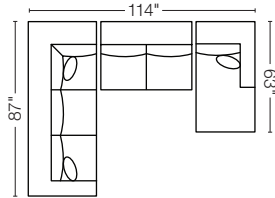

THE CHLOE-III COLLECTION

Stacked Configuration Favorites:

2-PC SECTIONAL-R
SET-5530-III-2PC-R
B553064-III, 27-III

2-PC SECTIONAL-L
SET-5530-III-2PC-L
B553028-III, 63-III

2-PC CHAISE SECTIONAL-R
SET-5530-III-2PC-C-R
B553028-III, 05-III

2-PC CHAISE SECTIONAL-L
SET-5530-III-2PC-C-L
B553006-III, 27-III

3-PC GATHERING SECTIONAL-L
SET-5530-III-3PC-G-L
B553064-III, 43-III, 05-III

3-PC GATHERING SECTIONAL-R
SET-5530-III-3PC-G-R
B553006-III, 43-II, 63-III

3-PC DUAL CHAISE SECTIONAL
SET-5530-III-3PC-DC
B553006-III, 43-II, 05-III

Stacked Pieces:

LAF Sofa w/ Corner
B553064-III
87\"w x 36\"d x 36\"h

RAF Sofa w/ Corner
B553063-III
87\"w x 36\"d x 36\"h

LAF Loveseat
B553028-III
52\"w x 36\"d x 36\"h

Custom Order Pieces:

Sofa
B5535
81\"w x 36\"d x 36\"h

Loveseat
B5536
58\"w x 36\"d x 36\"h

Chair
B5534
36\"w x 36\"d x 36\"h

Ottoman
B5537
27\"w x 23\"d x 17\"h