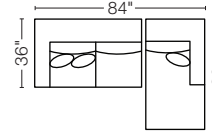

THE CHLOE-III COLLECTION

Stacked Configuration Favorites:

2-PC SECTIONAL-R
SET-5530-III-2PC-R
B553064-III, 27-III

2-PC SECTIONAL-L
SET-5530-III-2PC-L
B553028-III, 63-III

2-PC CHAISE SECTIONAL-R
SET-5530-III-2PC-C-R
B553028-III, 05-III

2-PC CHAISE SECTIONAL-L
SET-5530-III-2PC-C-L
B553006-III, 27-III

3-PC GATHERING SECTIONAL-L
SET-5530-III-3PC-G-L
B553064-III, 43-III, 05-III

3-PC GATHERING SECTIONAL-R
SET-5530-III-3PC-G-R
B553006-III, 43-II, 63-III

3-PC DUAL CHAISE SECTIONAL
SET-5530-III-3PC-DC
B553006-III, 43-II, 05-III

Stacked Pieces:

LAF Sofa w/ Corner
B553064-III
87\"w x 36\"d x 36\"h

RAF Sofa w/ Corner
B553063-III
87\"w x 36\"d x 36\"h

LAF Loveseat
B553028-III
52\"w x 36\"d x 36\"h