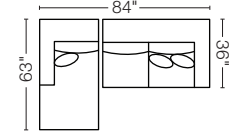

THE CHLOE-III COLLECTION

Stacked Configuration Favorites:

2-PC SECTIONAL-R
SET-5530-III-2PC-R
B553064-III, 27-III

2-PC SECTIONAL-L
SET-5530-III-2PC-L
B553028-III, 63-III

2-PC CHAISE SECTIONAL-R
SET-5530-III-2PC-C-R
B553028-III, 05-III

2-PC CHAISE SECTIONAL-L
SET-5530-III-2PC-C-L
B553006-III, 27-III

3-PC GATHERING SECTIONAL-L
SET-5530-III-3PC-G-L
B553064-III, 43-III, 05-III

3-PC GATHERING SECTIONAL-R
SET-5530-III-3PC-G-R
B553006-III, 43-II, 63-III

3-PC DUAL CHAISE SECTIONAL
SET-5530-III-3PC-DC
B553006-III, 43-II, 05-III

Stacked Pieces:

LAF Sofa w/ Corner
B553064-III
87\"w x 36\"d x 36\"h

RAF Sofa w/ Corner
B553063-III
87\"w x 36\"d x 36\"h

LAF Loveseat
B553028-III
52\"w x 36\"d x 36\"h