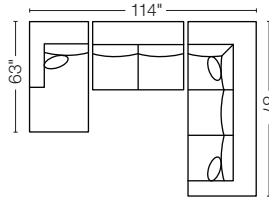

THE CHLOE-III COLLECTION

Stacked Configuration Favorites:

2-PC SECTIONAL-R
SET-5530-III-2PC-R
B553064-III, 27-III

2-PC SECTIONAL-L
SET-5530-III-2PC-L
B553028-III, 63-III

2-PC CHAISE SECTIONAL-R
SET-5530-III-2PC-C-R
B553028-III, 05-III

2-PC CHAISE SECTIONAL-L
SET-5530-III-2PC-C-L
B553006-III, 27-III

3-PC GATHERING SECTIONAL-L
SET-5530-III-3PC-G-L
B553064-III, 43-III, 05-III

3-PC GATHERING SECTIONAL-R
SET-5530-III-3PC-G-R
B553006-III, 43-II, 63-III

3-PC DUAL CHAISE SECTIONAL
SET-5530-III-3PC-DC
B553006-III, 43-II, 05-III

Stacked Pieces:

LAF Sofa w/ Corner
B553064-III
87\"w x 36\"d x 36\"h

RAF Sofa w/ Corner
B553063-III
87\"w x 36\"d x 36\"h

LAF Loveseat
B553028-III
52\"w x 36\"d x 36\"h

Custom Order Pieces:

Sofa
B5535
81\"w x 36\"d x 36\"h

Loveseat
B5536
58\"w x 36\"d x 36\"h

Chair
B5534
36\"w x 36\"d x 36\"h

Ottoman
B5537
27\"w x 23\"d x 17\"h