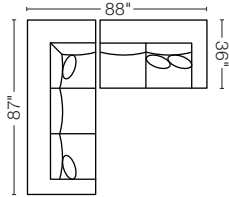

THE CHLOE-III COLLECTION

Stacked Configuration Favorites:

2-PC SECTIONAL-R
SET-5530-III-2PC-R
B553064-III, 27-III

2-PC SECTIONAL-L
SET-5530-III-2PC-L
B553028-III, 63-III

2-PC CHAISE SECTIONAL-R
SET-5530-III-2PC-C-R
B553028-III, 05-III

2-PC CHAISE SECTIONAL-L
SET-5530-III-2PC-C-L
B553006-III, 27-III

3-PC GATHERING SECTIONAL-L
SET-5530-III-3PC-G-L
B553064-III, 43-III, 05-III

3-PC GATHERING SECTIONAL-R
SET-5530-III-3PC-G-R
B553006-III, 43-II, 63-III

3-PC DUAL CHAISE SECTIONAL
SET-5530-III-3PC-DC
B553006-III, 43-II, 05-III

Stacked Pieces:

LAF Sofa w/ Corner
B553064-III
87\"w x 36\"d x 36\"h

RAF Sofa w/ Corner
B553063-III
87\"w x 36\"d x 36\"h

LAF Loveseat
B553028-III
52\"w x 36\"d x 36\"h

Custom Order Pieces:

Sofa
B5535
81\"w x 36\"d x 36\"h

Loveseat
B5536
58\"w x 36\"d x 36\"h

Chair
B5534
36\"w x 36\"d x 36\"h

Ottoman
B5537
27\"w x 23\"d x 17\"h