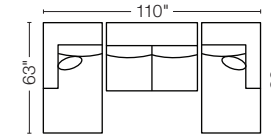

THE CHLOE-III COLLECTION

Stacked Configuration Favorites:

2-PC SECTIONAL-R
SET-5530-III-2PC-R
B553064-III, 27-III

2-PC SECTIONAL-L
SET-5530-III-2PC-L
B553028-III, 63-III

2-PC CHAISE SECTIONAL-R
SET-5530-III-2PC-C-R
B553028-III, 05-III

2-PC CHAISE SECTIONAL-L
SET-5530-III-2PC-C-L
B553006-III, 27-III

3-PC GATHERING SECTIONAL-L
SET-5530-III-3PC-G-L
B553064-III, 43-III, 05-III

3-PC GATHERING SECTIONAL-R
SET-5530-III-3PC-G-R
B553006-III, 43-II, 63-III

3-PC DUAL CHAISE SECTIONAL
SET-5530-III-3PC-DC
B553006-III, 43-II, 05-III

Stacked Pieces:

LAF Sofa w/ Corner
B553064-III
87\"w x 36\"d x 36\"h

RAF Sofa w/ Corner
B553063-III
87\"w x 36\"d x 36\"h

LAF Loveseat
B553028-III
52\"w x 36\"d x 36\"h