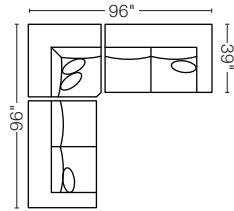

60E-, 6CC-, 60D-