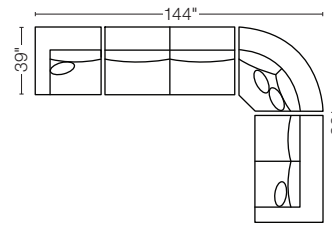

60B-, 6MM-, 60C-, 60D-

Opposite Configuration Available