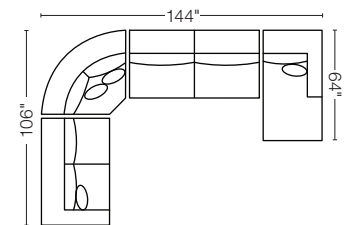

60E-, 60C-, 6MM-, 60L-

Opposite Configuration Available

Stocked Pieces:

Sofa
610-494-III
87" w x 38" d x 37" h

Loveseat
630-494-III
63" w x 38" d x 37" h

Right Arm Sitting Loveseat
60E-494-III
57" w x 39" d x 37" h

Left Arm Sitting Loveseat
60D-494-III
57" w x 39" d x 37" h

Right Arm Sitting Chair
60R-494-III
33" w x 64" d x 37" h

Left Arm Sitting Chair
60L-494-III
33" w x 64" d x 37" h

Armless Loveseat
6MM-494-III
62" w x 39" d x 37" h

Corner
6CC-494-III
39" w x 39" d x 37" h

Custom Order Pieces:

Right Arm Sitting Chair
60B-494
33" w x 39" d x 37" h

Left Arm Sitting Chair
60A-494
33" w x 39" d x 37" h

Armless Chair
60M-494
24" w x 39" d x 37" h

Wedge
60C-494
49" w x 49" d x 37" h

Chair
230-494
39" w x 38" d x 37" h

Ottoman
240-494
32" w x 23" d x 20" h

Armless Full Sleeper
6SP-494
62" w x 39" d x 37" h