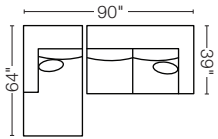

THE COLLINS-III COLLECTION

Configuration Favorites:

60R-, 60D-

Opposite Configuration Available