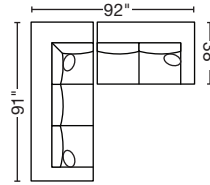

## Configuration Favorites:

**2-PC CHAISE SECTIONAL**  
B985006, 27

Opposite Configuration Available

**3-PC DUAL CHAISE SECTIONAL**  
B985006, 43, 05

**2-PC SECTIONAL**  
B985064, 27

Opposite Configuration Available

**3-PC GATHERING SECTIONAL**  
B985064, 43, 05

Opposite Configuration Available

**4-PC GATHERING SECTIONAL**  
B985064, 43, 39, 05

Opposite Configuration Available

## Stocked Pieces:

**Sofa**  
B9855-III  
83\"w x 38\"d x 38\"h

**Loveseat**  
B9856-III  
59\"w x 38\"d x 38\"h

**LAF Sofa w/Corner**  
B985064  
91\"w x 38\"d x 38\"h

**RAF Sofa w/Corner**  
B985063  
91\"w x 38\"d x 38\"h

**Armless Sofa**  
B985040  
72\"w x 38\"d x 38\"h

**LAF Loveseat**  
B985028  
54\"w x 38\"d x 38\"h

**RAF Loveseat**  
B985027  
54\"w x 38\"d x 38\"h

**Armless Loveseat**  
B985043  
48\"w x 38\"d x 38\"h