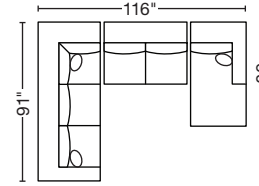

## Configuration Favorites:

**2-PC CHAISE SECTIONAL**  
B985006, 27

Opposite Configuration Available

**3-PC DUAL CHAISE SECTIONAL**  
B985006, 43, 05

**2-PC SECTIONAL**  
B985064, 27

Opposite Configuration Available

**3-PC GATHERING SECTIONAL**  
B985064, 43, 05

Opposite Configuration Available

**4-PC GATHERING SECTIONAL**  
B985064, 43, 39, 05

Opposite Configuration Available

## Stocked Pieces:

**Sofa**  
B9855-III  
83\"w x 38\"d x 38\"h

**Loveseat**  
B9856-III  
59\"w x 38\"d x 38\"h

**LAF Sofa w/Corner**  
B985064  
91\"w x 38\"d x 38\"h

**RAF Sofa w/Corner**  
B985063  
91\"w x 38\"d x 38\"h

**Armless Sofa**  
B985040  
72\"w x 38\"d x 38\"h

**LAF Loveseat**  
B985028  
54\"w x 38\"d x 38\"h

**RAF Loveseat**  
B985027  
54\"w x 38\"d x 38\"h

**Armless Loveseat**  
B985043  
48\"w x 38\"d x 38\"h