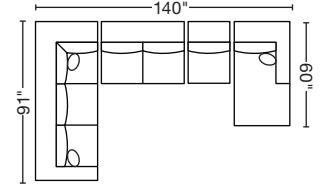

## Configuration Favorites:

**2-PC CHAISE SECTIONAL**  
B985006, 27

Opposite Configuration Available

**3-PC DUAL CHAISE SECTIONAL**  
B985006, 43, 05

**2-PC SECTIONAL**  
B985064, 27

Opposite Configuration Available

**3-PC GATHERING SECTIONAL**  
B985064, 43, 05

Opposite Configuration Available

**4-PC GATHERING SECTIONAL**  
B985064, 43, 39, 05

Opposite Configuration Available

## Stocked Pieces:

**Sofa**  
B9855-III  
83\"w x 38\"d x 38\"h

**Loveseat**  
B9856-III  
59\"w x 38\"d x 38\"h

**LAF Sofa w/Corner**  
B985064  
91\"w x 38\"d x 38\"h

**RAF Sofa w/Corner**  
B985063  
91\"w x 38\"d x 38\"h