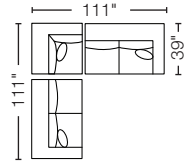

## Configuration Favorites:

**2-PC Chaise Sectional**  
SET-L-CHAISE-2PC  
9BA5-A-CHL-SAR

*Opposite Configuration Available*

**3-PC Dual Chaise Sectional**  
SET-DUALCHAISE-3PC  
9BA5-A-CHL-SAA-CHR

**2-PC Studio Sectional**  
SET-R-STUDIO-2PC  
9BA5-A-CCL-SAR

*Opposite Configuration Available*

**3-PC Theatre Sectional**  
SET-R-THEATRE-3PC  
9BA5-A-CHL-SAA-CCR

*Opposite Configuration Available*

**3-PC Family Room Sectional**  
SET-FAMILYROOM-3PC  
9BA5-A-SAL-COR-SAR

**3-PC Great Room Sectional**  
SET-L-GREATROOM-3PC  
9BA5-A-XSL-LXA-CCR

*Opposite Configuration Available*

**3-PC Cuddler Sectional**  
SET-DUALCUDDLER-3PC  
9BA5-A-CCL-LXA-CCR

**3-PC Gathering Sectional**  
SET-L-GATHERING-3PC  
9BA5-A-XSL-LXA-CHR

## Custom Order Pieces:

**Sofa**  
9BA5-A-S  
87"w x 39"d x 37"h

**Loveseat**  
9BA5-A-L  
63"w x 39"d x 37"h

**Chair**  
9BA5-A-C  
39"w x 39"d x 37"h

**Ottoman**  
9BA5-A-OTT  
27"w x 25"d x 19"h

**Bumper**  
9BA5-A-BMP  
38"w x 33"d x 20"h