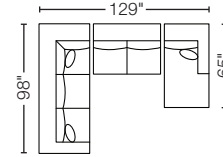

## Configuration Favorites:

**2-PC Chaise Sectional**  
SET-L-CHAISE-2PC  
9BA5-A-CHL-SAR

*Opposite Configuration Available*

**3-PC Dual Chaise Sectional**  
SET-DUALCHAISE-3PC  
9BA5-A-CHL-SAA-CHR

**2-PC Studio Sectional**  
SET-R-STUDIO-2PC  
9BA5-A-CCL-SAR

*Opposite Configuration Available*

**3-PC Theatre Sectional**  
SET-R-THEATRE-3PC  
9BA5-A-CHL-SAA-CCR

*Opposite Configuration Available*

**3-PC Family Room Sectional**  
SET-FAMILYROOM-3PC  
9BA5-A-SAL-COR-SAR

**3-PC Great Room Sectional**  
SET-L-GREATROOM-3PC  
9BA5-A-XSL-LXA-CCR

*Opposite Configuration Available*

**3-PC Cuddler Sectional**  
SET-DUALCUDDLER-3PC  
9BA5-A-CCL-LXA-CCR

**3-PC Gathering Sectional**  
SET-L-GATHERING-3PC  
9BA5-A-XSL-LXA-CHR

## Custom Order Pieces:

**Sofa**  
9BA5-A-S  
87"w x 39"d x 37"h

**Loveseat**  
9BA5-A-L  
63"w x 39"d x 37"h

**Chair**  
9BA5-A-C  
39"w x 39"d x 37"h

**Ottoman**  
9BA5-A-OTT  
27"w x 25"d x 19"h

**Bumper**  
9BA5-A-BMP  
38"w x 33"d x 20"h