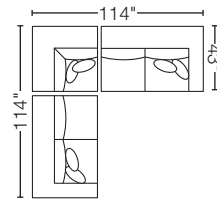

**Ottoman 1/2**  
XWGE-H-BEN  
33"w x 26"d x 19"h

**RAF Large Chaise**  
XWGE-H-DBR  
43"w x 96"d x 35"h

**LAF Chaise**  
XWGE-H-DHL  
41"w x 64"d x 35"h

**RAF Chaise**  
XWGE-H-DHR  
41"w x 64"d x 35"h

**Corner**  
XWGE-H-DOR  
43"w x 43"d x 35"h

**Armless Chair**  
XWGE-H-DMA  
32"w x 43"d x 35"h

**Bumper**  
XWGE-H-BMP  
38"w x 38"d x 20"h

## Custom Order Configuration Favorites:

**2-PC CHAISE SECTIONAL**  
XWGE-H-DHL-SAR

*Opposite Configuration Available*

**2-PC LG. CHAISE SECTIONAL**  
XWGE-H-DBL-SAR

*Opposite Configuration Available*

**3-PC SECTIONAL**  
XWGE-H-SAL-DOR-SAR