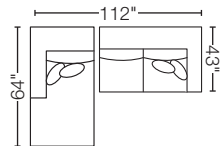

THE OMNI SOFA COLLECTION

Stocked Sofa Pieces:

Custom Order Sofa Pieces:

THE OMNI SECTIONAL COLLECTION

Custom Order Sectional Pieces:

Custom Order Configuration Favorites:

2-PC CHAISE SECTIONAL
XWGE-H-DHL-SAR

Opposite Configuration Available