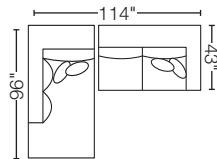

2-PC LG. CHAISE SECTIONAL
XWGE-H-DBL-SAR

Opposite Configuration Available