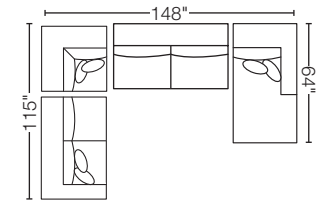

4-PC GATHERING SECTIONAL
21G7-H-SAL-DOR-SAA-DHR

Opposite Configuration Available