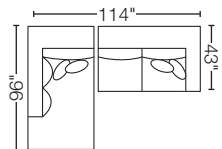

2-PC LG. CHAISE SECTIONAL
21G7-H-DBL-SAR

Opposite Configuration Available