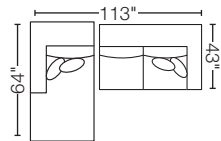

THE CHENE PARK SOFA COLLECTION

Stocked Sofa Pieces:

Custom Order Sofa Pieces:

THE CHENE PARK SECTIONAL COLLECTION

Custom Order Sectional Pieces:

Custom Order Configuration Favorites:

2-PC CHAISE SECTIONAL
21G7-H-DHL-SAR

Opposite Configuration Available