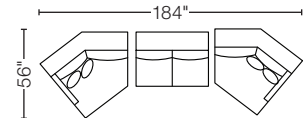

NOTE: STOCKED PIECES model # changes based on color
Must order as; 9263 = Mineral 9264 = State

Stocked Configuration Favorites:

SET-926_-2PC-RAFCHS

21 LAF Loveseat
 16 RAF Chaise

Opposite Configuration Available

SET-926_-2PC-RAFCUDD

21 LAF Loveseat
 18 RAF Cuddler

Opposite Configuration Available

SET-926_-3PC-DCUDD

17 LAF Cuddler
 22 Armless Loveseat
 18 RAF Cuddler

SET-926_-3PC-DCHAISE

15 LAF Chaise
 22 Armless Loveseat
 16 RAF Chaise