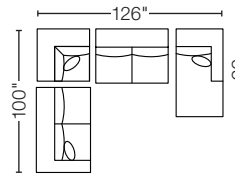

SET-926_-2PC-RAFCUDD

21 LAF Loveseat
 18 RAF Cuddler

Opposite Configuration Available

SET-926_-3PC-DCUDD

17 LAF Cuddler
 22 Armless Loveseat
 18 RAF Cuddler

SET-926_-3PC-DCHAISE

15 LAF Chaise
 22 Armless Loveseat
 16 RAF Chaise

SET-926_-3PC-RAFCUDD

15 LAF Chaise
 22 Armless Loveseat
 18 RAF Cuddler

Opposite Configuration Available

SET-926_-4PC-RAFCHSE

21 LAF Loveseat
 08 Corner
 22 Armless Loveseat
 16 RAF Chaise

Opposite Configuration Available

SET-926_-4PC-RAFCUDD

21 LAF Loveseat
 08 Corner
 22 Armless Loveseat
 18 RAF Cuddler

Opposite Configuration Available

Stocked Pieces:

LAF Loveseat

926_-21
 61"w x 39"d x 38"h

RAF Loveseat

926_-20
 61"w x 39"d x 38"h

Armless Loveseat

926_-22
 52"w x 39"d x 38"h

Armless Chair

926_-07
 27"w x 39"d x 38"h

Corner

926_-08
 39"w x 39"d x 38"h

LAF Chaise

926_-15
 35"w x 65"d x 38"h