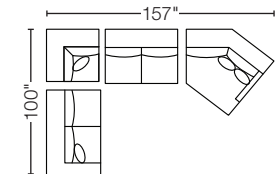

SET-926_-2PC-RAFCUDD

21 LAF Loveseat
 18 RAF Cuddler

Opposite Configuration Available

SET-926_-3PC-DCUDD

17 LAF Cuddler
 22 Armless Loveseat
 18 RAF Cuddler

SET-926_-3PC-DCHAISE

15 LAF Chaise
 22 Armless Loveseat
 16 RAF Chaise

SET-926_-3PC-RAFCUDD

15 LAF Chaise
 22 Armless Loveseat
 18 RAF Cuddler

Opposite Configuration Available

SET-926_-4PC-RAFCHSE

21 LAF Loveseat
 08 Corner
 22 Armless Loveseat
 16 RAF Chaise

Opposite Configuration Available

SET-926_-4PC-RAFCUDD

21 LAF Loveseat
 08 Corner
 22 Armless Loveseat
 18 RAF Cuddler

Opposite Configuration Available

Stocked Pieces:

LAF Loveseat

926_-21
 61"w x 39"d x 38"h

RAF Loveseat

926_-20
 61"w x 39"d x 38"h

Armless Loveseat

926_-22
 52"w x 39"d x 38"h

Armless Chair

926_-07
 27"w x 39"d x 38"h

Corner

926_-08
 39"w x 39"d x 38"h

LAF Chaise

926_-15
 35"w x 65"d x 38"h