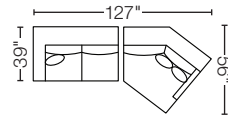

NOTE: STOCKED PIECES model # changes based on color
Must order as; 9263 = Mineral 9264 = State

Stocked Configuration Favorites:

SET-926_-2PC-RAFCHS

21 LAF Loveseat
 16 RAF Chaise

Opposite Configuration Available

SET-926_-2PC-RAFCUDD

21 LAF Loveseat
 18 RAF Cuddler

Opposite Configuration Available

SET-926_-3PC-DCUDD

17 LAF Cuddler
 22 Armless Loveseat
 18 RAF Cuddler

SET-926_-3PC-DCHAISE

15 LAF Chaise
 22 Armless Loveseat
 16 RAF Chaise