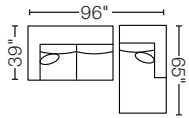

THE DILLON SECTIONAL COLLECTION

NOTE: STOCKED PIECES model # changes based on color
Must order as; 9263 = Mineral 9264 = State

Stocked Configuration Favorites:

SET-926_-2PC-RAFCHS

21 LAF Loveseat
16 RAF Chaise

Opposite Configuration Available