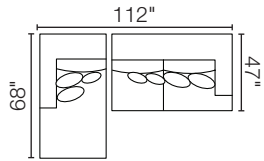

2-PC Studio Sectional
9555-21, -18

3-PC Dual Chaise Sectional
9555-15, -22, -16

3-PC Theatre Sectional
9555-15, -22, -18

3-PC Sectional
9555-21, -08, -20

4-PC Gathering Sectional
9555-15, -22, -08, -20

4-PC Theatre Sectional
9555-21, -08, -22, -18

Sofa
4331-03
97"w x 46"d x 37"h

Apartment Sofa
4331-73
87"w x 46"d x 37"h

Chair
4331-01
44"w x 46"d x 37"h

Ottoman
4331-06
36"w x 25"d x 19"h

Opposite configurations are available for all group settings.

THE SONATA COLLECTION

Configuration Favorites:

2-PC CHAISE SECTIONAL

9555-15, -20

Opposite Configuration Available

2-PC STUDIO SECTIONAL

9555-21, -18

Opposite Configuration Available

3-PC DUAL CHAISE SECTIONAL

36\"w x 25\"d x 19\"h