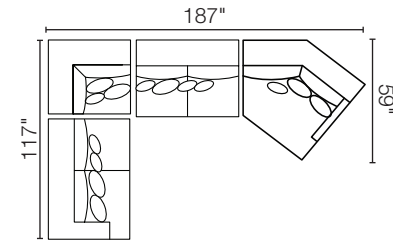

Sofa
4331-03
97"w x 46"d x 37"h

Apartment Sofa
4331-73
87"w x 46"d x 37"h

Chair
4331-01
44"w x 46"d x 37"h

Ottoman
4331-06
36"w x 25"d x 19"h

Opposite configurations are available for all group settings.

THE SONATA COLLECTION

9555-15, -22, -16

3-PC THEATRE SECTIONAL

9555-15, -22, -18

Opposite Configuration Available

3-PC SECTIONAL

SET-9555-3PC

9555-21, -08, -20

4-PC GATHERING SECTIONAL

9555-15, -22, -08, -20

Opposite Configuration Available

4-PC THEATRE SECTIONAL

9555-21, -08, -22, -18

Opposite Configuration Available

Stocked Pieces:

LAF Loveseat

9555-21

36\"w x 25\"d x 19\"h