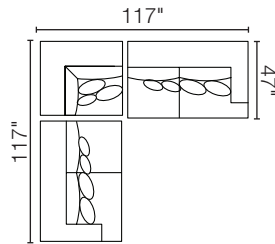

Sofa
4331-03
97"w x 46"d x 37"h

Apartment Sofa
4331-73
87"w x 46"d x 37"h

Chair
4331-01
44"w x 46"d x 37"h

Ottoman
4331-06
36"w x 25"d x 19"h

Opposite configurations are available for all group settings.

THE SONATA COLLECTION

Configuration Favorites:

2-PC CHAISE SECTIONAL

9555-15, -20

Opposite Configuration Available

2-PC STUDIO SECTIONAL

9555-21, -18

Opposite Configuration Available

3-PC DUAL CHAISE SECTIONAL

9555-15, -22, -16

3-PC THEATRE SECTIONAL

9555-15, -22, -18

Opposite Configuration Available

3-PC SECTIONAL

SET-9555-3PC

9555-21, -08, -20

4-PC GATHERING SECTIONAL

36\"w x 25\"d x 19\"h