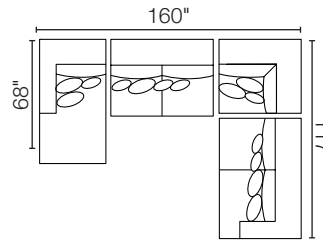

Configuration Favorites:

2-PC CHAISE SECTIONAL

9555-15, -20

Opposite Configuration Available

2-PC STUDIO SECTIONAL

9555-21, -18

Opposite Configuration Available

3-PC DUAL CHAISE SECTIONAL

9555-15, -22, -16

3-PC THEATRE SECTIONAL

9555-15, -22, -18

Opposite Configuration Available

3-PC SECTIONAL

SET-9555-3PC

9555-21, -08, -20

4-PC GATHERING SECTIONAL

9555-15, -22, -08, -20

Opposite Configuration Available

4-PC THEATRE SECTIONAL

9555-21, -08, -22, -18

Opposite Configuration Available

Stocked Pieces:

LAF Loveseat

9555-21

36\"w x 25\"d x 19\"h