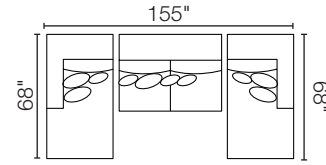

Sofa
4331-03
97"w x 46"d x 37"h

Apartment Sofa
4331-73
87"w x 46"d x 37"h

Chair
4331-01
44"w x 46"d x 37"h

Ottoman
4331-06
36"w x 25"d x 19"h

Opposite configurations are available for all group settings.

THE SONATA COLLECTION

Configuration Favorites:

2-PC CHAISE SECTIONAL

9555-15, -20

Opposite Configuration Available

2-PC STUDIO SECTIONAL

9555-21, -18

Opposite Configuration Available

3-PC DUAL CHAISE SECTIONAL

9555-15, -22, -16

3-PC THEATRE SECTIONAL

9555-15, -22, -18

Opposite Configuration Available

3-PC SECTIONAL

SET-9555-3PC

9555-21, -08, -20

4-PC GATHERING SECTIONAL

36\"w x 25\"d x 19\"h