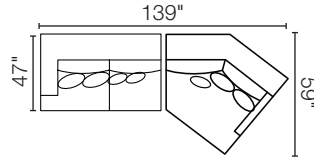

Sofa
4331-03
97"w x 46"d x 37"h

Apartment Sofa
4331-73
87"w x 46"d x 37"h

Chair
4331-01
44"w x 46"d x 37"h

Ottoman
4331-06
36"w x 25"d x 19"h

Opposite configurations are available for all group settings.

THE SONATA COLLECTION

Configuration Favorites:

2-PC CHAISE SECTIONAL

9555-15, -20

Opposite Configuration Available

2-PC STUDIO SECTIONAL

9555-21, -18

Opposite Configuration Available

3-PC DUAL CHAISE SECTIONAL

36\"w x 25\"d x 19\"h