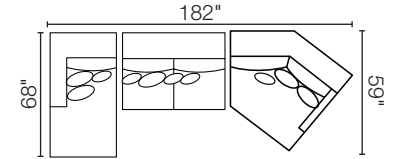

Sofa
4331-03
97"w x 46"d x 37"h

Apartment Sofa
4331-73
87"w x 46"d x 37"h

Chair
4331-01
44"w x 46"d x 37"h

Ottoman
4331-06
36"w x 25"d x 19"h

Opposite configurations are available for all group settings.

THE SONATA COLLECTION

Configuration Favorites:

2-PC CHAISE SECTIONAL

9555-15, -20

Opposite Configuration Available

2-PC STUDIO SECTIONAL

9555-21, -18

Opposite Configuration Available

3-PC DUAL CHAISE SECTIONAL

9555-15, -22, -16

3-PC THEATRE SECTIONAL

9555-15, -22, -18

Opposite Configuration Available

3-PC SECTIONAL

SET-9555-3PC

9555-21, -08, -20

4-PC GATHERING SECTIONAL