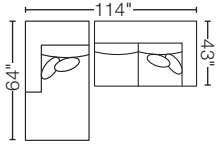

THE JEFFERSON COLLECTION

Configuration Favorites:

2-PC CHAISE SECTIONAL
29GU-DHL-SAR

Opposite Configuration Available

2-PC LG. CHAISE SECTIONAL
29GU-DBL-SAR

Opposite Configuration Available

3-PC SECTIONAL
29GU-SAL-DOR-SAR
SET-29GU-3PC

3-PC DUAL CHAISE SECTIONAL
29GU-DHL-SAA-DHR

4-PC GATHERING SECTIONAL
29GU-SAL-DOR-SAA-DHR

Opposite Configuration Available

Stocked Pieces:

LAF Apt. Sofa
29GU-H-SAL
71" w x 43" d x 35" h

RAF Apt. Sofa
29GU-H-SAR
71" w x 43" d x 35" h

Corner
29GU-H-DOR
43" w x 43" d x 35" h

Armless Chair
29GU-H-DMA
32" w x 43" d x 35" h

Accent Chair
CCGE-AC
38" w x 35" d x 35" h

Custom Order Pieces:

LAF Large Chaise
29GU-H-DBL
42" w x 96" d x 35" h

RAF Large Chaise
29GU-H-DBR
42" w x 96" d x 35" h

Sofa
29GU-H-SX
93" w x 64" d x 35" h

Sofa
29GU-H-S
87" w x 43" d x 35" h

Apartment Sofa
29GU-H-SAP
79" w x 43" d x 35" h

Chair 1/2
29GU-H-C2
48" w x 43" d x 35" h

Chair
29GU-H-CX
42" w x 43" d x 35" h

Ottoman 1/2
29GU-H-BEN
33" w x 25" d x 19" h