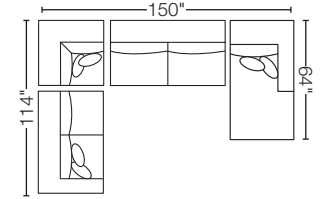

THE JEFFERSON COLLECTION

Configuration Favorites:

2-PC CHAISE SECTIONAL
29GU-DHL-SAR

Opposite Configuration Available

2-PC LG. CHAISE SECTIONAL
29GU-DBL-SAR

Opposite Configuration Available

3-PC SECTIONAL
29GU-SAL-DOR-SAR
SET-29GU-3PC

3-PC DUAL CHAISE SECTIONAL
29GU-DHL-SAA-DHR

4-PC GATHERING SECTIONAL
29GU-SAL-DOR-SAA-DHR

Opposite Configuration Available

Stocked Pieces:

LAF Apt. Sofa
29GU-H-SAL
71" w x 43" d x 35" h

RAF Apt. Sofa
29GU-H-SAR
71" w x 43" d x 35" h

Corner
29GU-H-DOR
43" w x 43" d x 35" h

Armless Chair
29GU-H-DMA
32" w x 43" d x 35" h

Accent Chair
CCGE-AC
38" w x 35" d x 35" h

Custom Order Pieces:

LAF Large Chaise
29GU-H-DBL
42" w x 96" d x 35" h

RAF Large Chaise
29GU-H-DBR
42" w x 96" d x 35" h

LAF Chaise
29GU-H-DHL
43" w x 64" d x 35" h

RAF Chaise
29GU-H-DHR
43" w x 64" d x 35" h

Armless Apt. Sofa
29GU-H-SAA
64" w x 43" d x 35" h

Bumper
29GU-H-BMP
38" w x 38" d x 20" h

Sofa
29GU-H-SXX
102" w x 43" d x 35" h