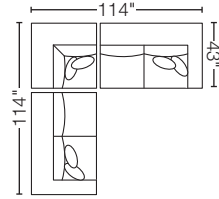

THE JEFFERSON COLLECTION

Configuration Favorites:

2-PC CHAISE SECTIONAL
29GU-DHL-SAR

Opposite Configuration Available

2-PC LG. CHAISE SECTIONAL
29GU-DBL-SAR

Opposite Configuration Available

3-PC SECTIONAL
29GU-SAL-DOR-SAR
SET-29GU-3PC

3-PC DUAL CHAISE SECTIONAL
29GU-DHL-SAA-DHR

4-PC GATHERING SECTIONAL
29GU-SAL-DOR-SAA-DHR

Opposite Configuration Available

Stocked Pieces:

LAF Apt. Sofa
29GU-H-SAL
71" w x 43" d x 35" h

RAF Apt. Sofa
29GU-H-SAR
71" w x 43" d x 35" h

Corner
29GU-H-DOR
43" w x 43" d x 35" h

Armless Chair
29GU-H-DMA
32" w x 43" d x 35" h

Accent Chair
CCGE-AC
38" w x 35" d x 35" h

Custom Order Pieces:

LAF Large Chaise
29GU-H-DBL
42" w x 96" d x 35" h

RAF Large Chaise
29GU-H-DBR
42" w x 96" d x 35" h

Sofa
29GU-H-SX
93" w x 64" d x 35" h

Sofa
29GU-H-S
87" w x 43" d x 35" h

Apartment Sofa
29GU-H-SAP
79" w x 43" d x 35" h

Chair 1/2
29GU-H-C2
48" w x 43" d x 35" h

Chair
29GU-H-CX
42" w x 43" d x 35" h

Ottoman 1/2
29GU-H-BEN
33" w x 25" d x 19" h