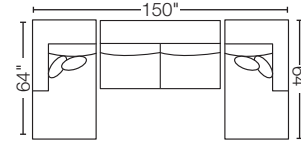

THE JEFFERSON COLLECTION

Configuration Favorites:

2-PC CHAISE SECTIONAL
29GU-DHL-SAR

Opposite Configuration Available

2-PC LG. CHAISE SECTIONAL
29GU-DBL-SAR

Opposite Configuration Available

3-PC SECTIONAL
29GU-SAL-DOR-SAR
SET-29GU-3PC

3-PC DUAL CHAISE SECTIONAL
29GU-DHL-SAA-DHR

4-PC GATHERING SECTIONAL
29GU-SAL-DOR-SAA-DHR

Opposite Configuration Available

Stocked Pieces:

LAF Apt. Sofa
29GU-H-SAL
71" w x 43" d x 35" h

RAF Apt. Sofa
29GU-H-SAR
71" w x 43" d x 35" h

Corner
29GU-H-DOR
43" w x 43" d x 35" h

Armless Chair
29GU-H-DMA
32" w x 43" d x 35" h

Accent Chair
CCGE-AC
38" w x 35" d x 35" h

Custom Order Pieces:

LAF Large Chaise
29GU-H-DBL
42" w x 96" d x 35" h

RAF Large Chaise
29GU-H-DBR
42" w x 96" d x 35" h