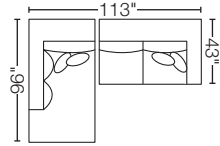

THE JEFFERSON COLLECTION

Configuration Favorites:

2-PC CHAISE SECTIONAL
29GU-DHL-SAR

Opposite Configuration Available

2-PC LG. CHAISE SECTIONAL
29GU-DBL-SAR

Opposite Configuration Available

3-PC SECTIONAL
29GU-SAL-DOR-SAR
SET-29GU-3PC

3-PC DUAL CHAISE SECTIONAL
29GU-DHL-SAA-DHR

4-PC GATHERING SECTIONAL
29GU-SAL-DOR-SAA-DHR

Opposite Configuration Available

Stocked Pieces:

LAF Apt. Sofa
29GU-H-SAL
71" w x 43" d x 35" h

RAF Apt. Sofa
29GU-H-SAR
71" w x 43" d x 35" h

Corner
29GU-H-DOR
43" w x 43" d x 35" h

Armless Chair
29GU-H-DMA
32" w x 43" d x 35" h

Accent Chair
CCGE-AC
38" w x 35" d x 35" h

Custom Order Pieces:

LAF Large Chaise
29GU-H-DBL
42" w x 96" d x 35" h

RAF Large Chaise
29GU-H-DBR
42" w x 96" d x 35" h

Sofa
29GU-H-SX
93" w x 64" d x 35" h

Sofa
29GU-H-S
87" w x 43" d x 35" h

Apartment Sofa
29GU-H-SAP
79" w x 43" d x 35" h

Chair 1/2
29GU-H-C2
48" w x 43" d x 35" h

Chair
29GU-H-CX
42" w x 43" d x 35" h

Ottoman 1/2
29GU-H-BEN
33" w x 25" d x 19" h