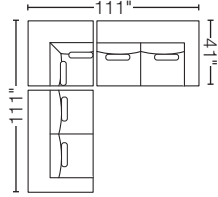

THE AMBASSADOR COLLECTION

Configuration Favorites:

2-PC LG. CHAISE SECTIONAL
V9GU-DBL-SAR

Opposite Configuration Available

3-PC SECTIONAL
V9GU-SAL-DOR-SAR

3-PC DUAL CHAISE SECTIONAL
V9GU-DHL-SAA-DHR

4-PC GATHERING SECTIONAL
V9GU-SAL-DOR-SAA-DHR
SET V9GU-4PC-L

4-PC GATHERING SECTIONAL
V9GU-DHR-SAA-DOR-SAR
SET V9GU-4PC-R

Stocked Pieces:

LAF Apt. Sofa
V9GU-K-SAL
70"w x 41"d x 35"h

RAF Apt. Sofa
V9GU-K-SAR
70"w x 41"d x 35"h

Armless Apt. Sofa
V9GU-K-SAA
64"w x 41"d x 35"h

Corner
V9GU-K-DOR
41"w x 41"d x 35"h

LAF Chaise
V9GU-K-DHL
40"w x 60"d x 35"h

RAF Chaise
V9GU-K-DHR
40"w x 60"d x 35"h

Swivel Accent Chair
Z8GS-C
30"w x 33"d x 35"h

Cocktail Ottoman
5U02-CBS
38"w x 38"d x 17"h

Custom Order Pieces:

LAF Large Chaise
V9GU-K-DBL
43"w x 96"d x 35"h

RAF Large Chaise
V9GU-K-DBR
43"w x 96"d x 35"h

Armless Chair
V9GU-K-DMA
32"w x 41"d x 35"h

Bumper
V9GU-K-BMP
38"w x 38"d x 20"h

Sofa
V9GU-K-SXX
98"w x 41"d x 35"h