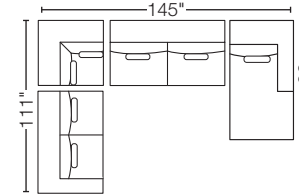

THE AMBASSADOR COLLECTION

Configuration Favorites:

2-PC LG. CHAISE SECTIONAL
V9GU-DBL-SAR

Opposite Configuration Available

3-PC SECTIONAL
V9GU-SAL-DOR-SAR

3-PC DUAL CHAISE SECTIONAL
V9GU-DHL-SAA-DHR

4-PC GATHERING SECTIONAL
V9GU-SAL-DOR-SAA-DHR
SET V9GU-4PC-L

4-PC GATHERING SECTIONAL
V9GU-DHR-SAA-DOR-SAR
SET V9GU-4PC-R

Stocked Pieces:

LAF Apt. Sofa
V9GU-K-SAL
70"w x 41"d x 35"h

RAF Apt. Sofa
V9GU-K-SAR
70"w x 41"d x 35"h

Armless Apt. Sofa
V9GU-K-SAA
64"w x 41"d x 35"h

Corner
V9GU-K-DOR
41"w x 41"d x 35"h

LAF Chaise
V9GU-K-DHL
40"w x 60"d x 35"h

RAF Chaise
V9GU-K-DHR
40"w x 60"d x 35"h

Swivel Accent Chair
Z8GS-C
30"w x 33"d x 35"h

Cocktail Ottoman
5U02-CBS
38"w x 38"d x 17"h

Custom Order Pieces:

LAF Large Chaise
V9GU-K-DBL
43"w x 96"d x 35"h

RAF Large Chaise
V9GU-K-DBR
43"w x 96"d x 35"h

Armless Chair
V9GU-K-DMA
32"w x 41"d x 35"h

Bumper
V9GU-K-BMP
38"w x 38"d x 20"h

Sofa
V9GU-K-SXX
98"w x 41"d x 35"h