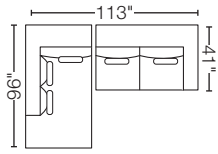

THE AMBASSADOR COLLECTION

Configuration Favorites:

2-PC LG. CHAISE SECTIONAL
V9GU-DBL-SAR

Opposite Configuration Available

3-PC SECTIONAL
V9GU-SAL-DOR-SAR

3-PC DUAL CHAISE SECTIONAL
V9GU-DHL-SAA-DHR

4-PC GATHERING SECTIONAL
V9GU-SAL-DOR-SAA-DHR
SET V9GU-4PC-L

4-PC GATHERING SECTIONAL
V9GU-DHR-SAA-DOR-SAR
SET V9GU-4PC-R

Stocked Pieces:

LAF Apt. Sofa
V9GU-K-SAL
70"w x 41"d x 35"h

RAF Apt. Sofa
V9GU-K-SAR
70"w x 41"d x 35"h

Armless Apt. Sofa
V9GU-K-SAA
64"w x 41"d x 35"h

Custom Order Pieces:

LAF Large Chaise
V9GU-K-DBL
43"w x 96"d x 35"h

RAF Large Chaise
V9GU-K-DBR
43"w x 96"d x 35"h

Armless Chair
V9GU-K-DMA
32"w x 41"d x 35"h

Bumper
V9GU-K-BMP
38"w x 38"d x 20"h

Sofa
V9GU-K-SXX
98"w x 41"d x 35"h