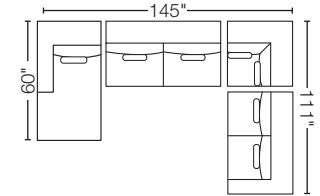

THE AMBASSADOR COLLECTION

Configuration Favorites:

2-PC LG. CHAISE SECTIONAL
V9GU-DBL-SAR

Opposite Configuration Available

3-PC SECTIONAL
V9GU-SAL-DOR-SAR

3-PC DUAL CHAISE SECTIONAL
V9GU-DHL-SAA-DHR

4-PC GATHERING SECTIONAL
V9GU-SAL-DOR-SAA-DHR
SET V9GU-4PC-L

4-PC GATHERING SECTIONAL
V9GU-DHR-SAA-DOR-SAR
SET V9GU-4PC-R

Stocked Pieces:

LAF Apt. Sofa
V9GU-K-SAL
70"w x 41"d x 35"h

RAF Apt. Sofa
V9GU-K-SAR
70"w x 41"d x 35"h

Armless Apt. Sofa
V9GU-K-SAA
64"w x 41"d x 35"h

Corner
V9GU-K-DOR
41"w x 41"d x 35"h

LAF Chaise
V9GU-K-DHL
40"w x 60"d x 35"h

RAF Chaise
V9GU-K-DHR
40"w x 60"d x 35"h

Swivel Accent Chair
Z8GS-C
30"w x 33"d x 35"h

Cocktail Ottoman
5U02-CBS
38"w x 38"d x 17"h

Custom Order Pieces:

LAF Large Chaise
V9GU-K-DBL
43"w x 96"d x 35"h

RAF Large Chaise
V9GU-K-DBR
43"w x 96"d x 35"h

Armless Chair
V9GU-K-DMA
32"w x 41"d x 35"h

Bumper
V9GU-K-BMP
38"w x 38"d x 20"h

Sofa
V9GU-K-SXX
98"w x 41"d x 35"h