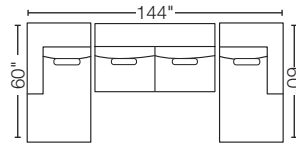

THE AMBASSADOR COLLECTION

Configuration Favorites:

2-PC LG. CHAISE SECTIONAL
V9GU-DBL-SAR

Opposite Configuration Available

3-PC SECTIONAL
V9GU-SAL-DOR-SAR

3-PC DUAL CHAISE SECTIONAL
V9GU-DHL-SAA-DHR

4-PC GATHERING SECTIONAL
V9GU-SAL-DOR-SAA-DHR
SET V9GU-4PC-L

4-PC GATHERING SECTIONAL
V9GU-DHR-SAA-DOR-SAR
SET V9GU-4PC-R

Stocked Pieces:

LAF Apt. Sofa
V9GU-K-SAL
70"w x 41"d x 35"h

RAF Apt. Sofa
V9GU-K-SAR
70"w x 41"d x 35"h

Armless Apt. Sofa
V9GU-K-SAA
64"w x 41"d x 35"h

Custom Order Pieces:

LAF Large Chaise
V9GU-K-DBL
43"w x 96"d x 35"h

RAF Large Chaise
V9GU-K-DBR
43"w x 96"d x 35"h

Armless Chair
V9GU-K-DMA
32"w x 41"d x 35"h

Bumper
V9GU-K-BMP
38"w x 38"d x 20"h

Sofa
V9GU-K-SXX
98"w x 41"d x 35"h