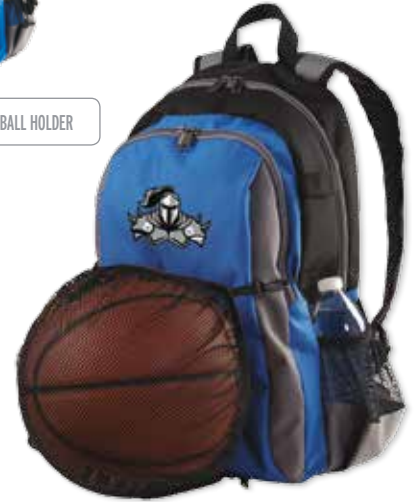

NEW FOR 2017