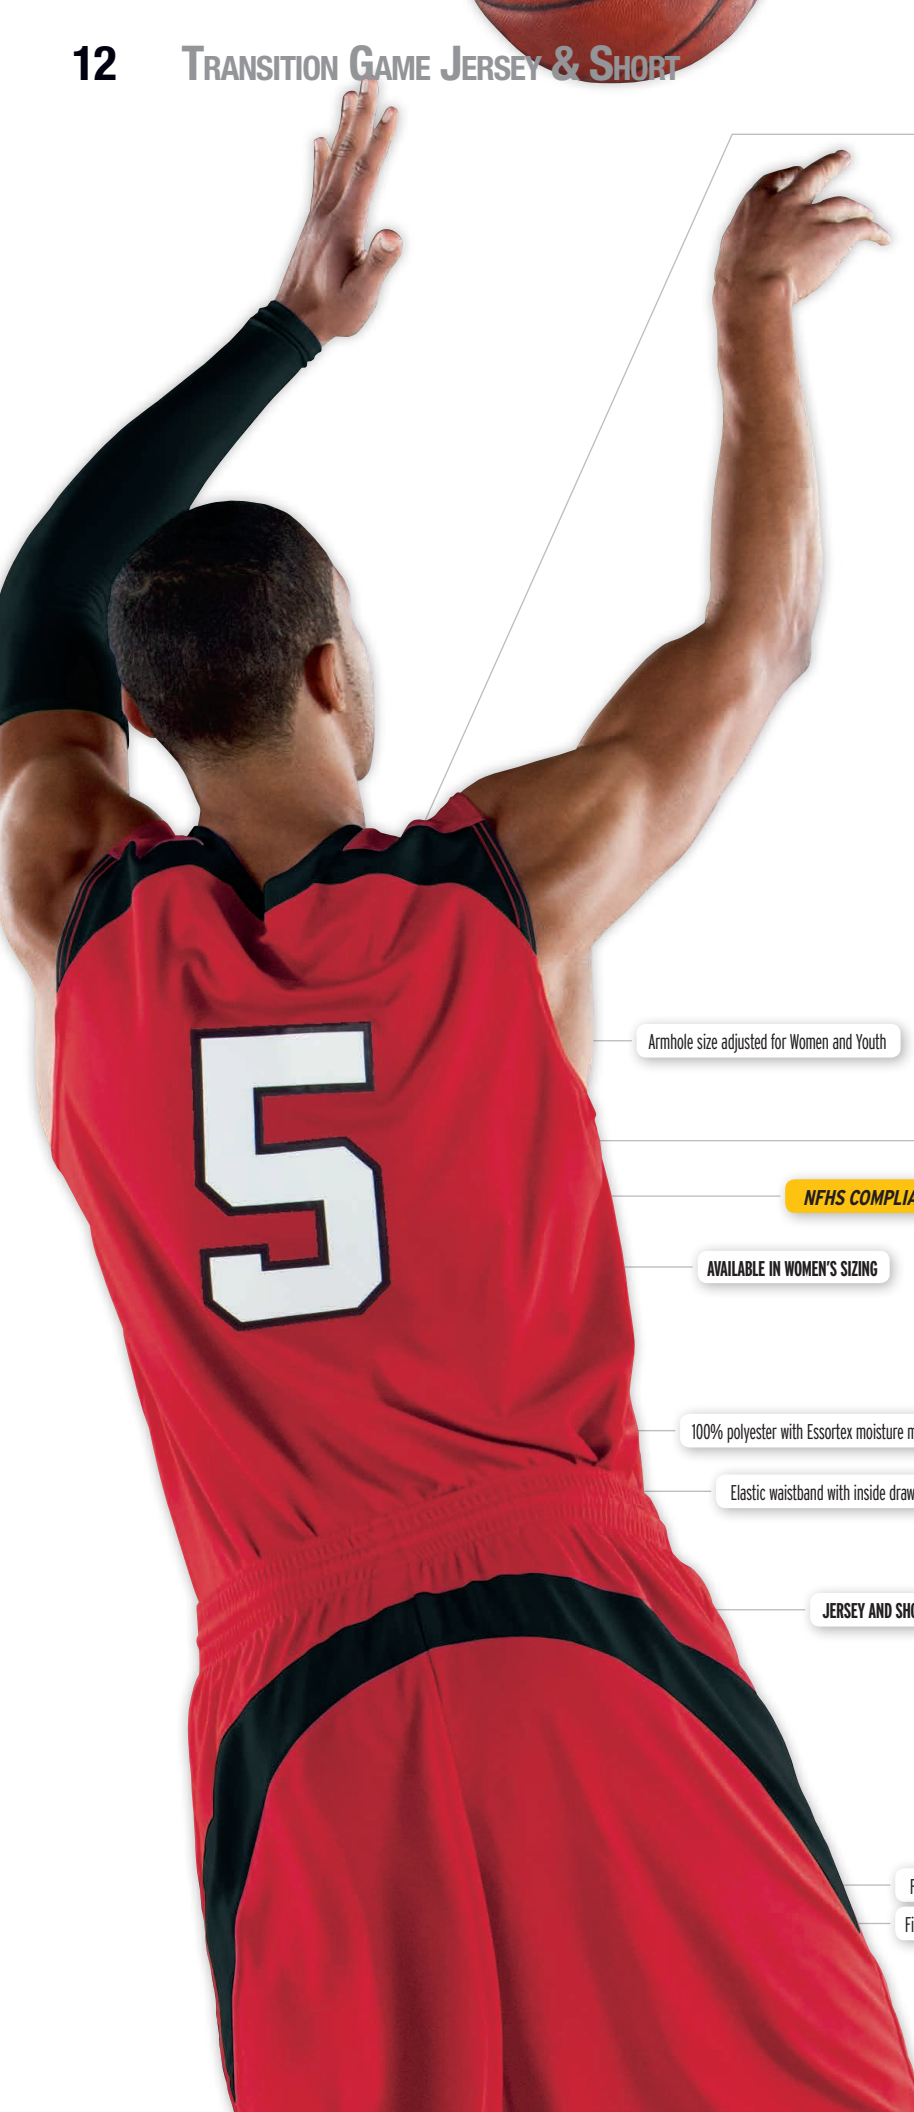

12 TRANSITION GAME JERSEY & SHORT