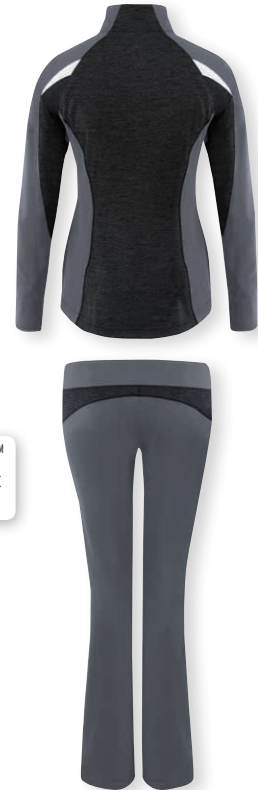

BACK DETAIL