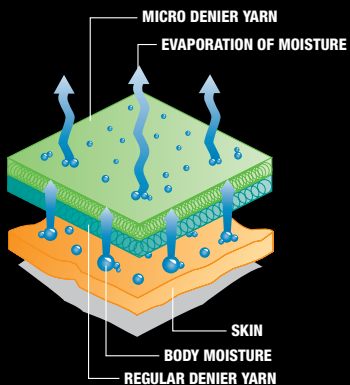

HIGH FIVE®

STYLE INDEX

SIZE CHARTS	19
19810 GAME SOCK	19
24360 PRISM SHOOTER SHIRT	17
27720 STADIUM EQUIPMENT BAG	23
27760 DRAWSTRING BACKPACK	23
27790 TRAINING BAG	23
27850 BACKPACK	23
27870 GEAR BAG	22
27880 ELITE TRAINING BAG	22
28030 ATHLETIC SOCK	19
29010 DEFENDER SOCK	19
32010 MINI MESH REVERSIBLE TANK	18
32160 ESSORTEX SLEEVELESS T-SHIRT	18
32330 FUSION REVERSIBLE GAME JERSEY	10
32340 GLIDE GAME JERSEY	14
32370 TRANSITION GAME JERSEY	12
32380 CAMPUS REVERSIBLE GAME JERSEY	8
32390 COMET GAME JERSEY	6
32400 COMPETITION REVERSIBLE JERSEY	4
35580 MINI MESH LONG SHORT	18
35800 FUSION REVERSIBLE GAME SHORT	10
35810 GLIDE GAME SHORT	14
35840 TRANSITION GAME SHORT	12
35850 CAMPUS REVERSIBLE GAME SHORT	8
35860 COMET GAME SHORT	6
35870 COMPETITION REVERSIBLE SHORT	4
71052 TUMBLE JACKET	20
71060 DETERMINATION JACKET	21
71552 TUMBLE PANT	20
71560 DETERMINATION PANT	21
72300 SHORT SLEEVE EVOLUTION	15
72310 LONG SLEEVE EVOLUTION	16
72322 WOMEN'S EVOLUTION	15
72550 DYNAMIC REVERSIBLE JERSEY	18

ALL JERSEY/SHORT AND JACKET/PANT COMBINATIONS ARE **SOLD SEPARATELY**

ALL PRICES ARE MSRP AND SUBJECT TO CHANGE WITHOUT NOTICE

PLAY A COOLER GAME WITH ESSORTEX

Essortex performance fabrics retain their superior qualities throughout the most active season. Our exclusive Essortex treatment wicks moisture away from the skin, achieving a dry, comfortable fit that you'll truly appreciate.

DETERMINATION JACKET & PANT PAGE 21

SHORT SLEEVE EVOLUTION PAGE 15

PRISM SHOOTER SHIRT PAGE 17

FIRST TRAIN