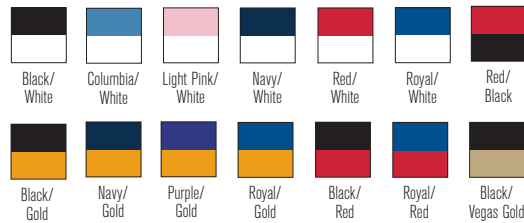

B. Augusta Pep Rally Jersey

100% polyester tricot mesh. 100% polyester dazzle fabric yoke and sleeves. 1 x 1 rib-knit modified V-neck collar. Front and back yoke is large enough for embellishment. Contrast color inserts. Outside locker label is on wearer's left side near bottom hem. Not meant to be worn with pads.

Style 253: Adult S-3XL

Style 254: Youth S-L