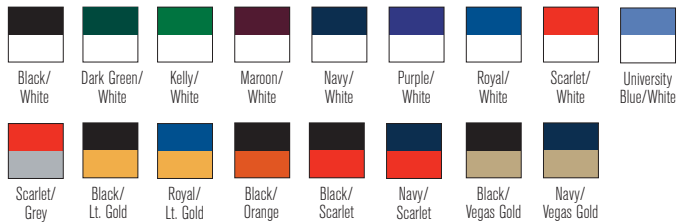

G. Holloway® Dedication Jacket

Combined Flex-Sof™ and Dry-Excel™ Perform create a smooth, lightweight and sueded polyester knit surface with superior abrasion-resistance designed to keep athletes warm and dry. High mechanical stretch for extended range of motion. Micromesh blocking placed along heat zones for ventilation. Front zippered pockets, plus two inside pockets. Encased shockcord at bottom. Ladies' engineered fit on style 229331. Youth style features non-adjustable hem.

- Style 229131: Adult XS-3XL
- Style 229331: Ladies XS-2XL
- Style 229231: Youth S-L

H. Holloway® Traction Pant

Combined Flex-Sof™ and Dry-Excel™ Perform create a smooth, lightweight and sueded polyester knit surface with superior abrasion-resistance, designed to keep athletes warm and dry. High mechanical stretch for extended range of motion. Micromesh blocking placed along heat zones for ventilation. Elastic drawstring waist. Side pockets. Ladies' engineered fit on style 229332. Tapered leg with zippered bottom hem.

- Style 229132: Adult XS-3XL
- Style 229332: Ladies XS-2XL
- Style 229232: Youth S-L

I. Holloway® Adrenaline Jacket

Micron™ polyester shell is lightweight, wind/water-resistant and quiet for comfortable movement. Heather grey jersey and nylon lining. Elasticized cuffs. Front zippered pockets. Bi-colored shockcord and adjustable open bottom with drop tail hem on adult. Youth style features non-adjustable hem.

- Style 229094: Adult S-3XL
- Style 229294: Youth S-L

J. Holloway® Acclaim Pullover

Micron™ polyester shell is lightweight, wind/water-resistant and quiet. Micromesh and nylon lining wick away moisture for dry warmth inside. Easy entry front pockets.

- Style 229107: Adult XS-4XL
- Style 229207: Youth S-L