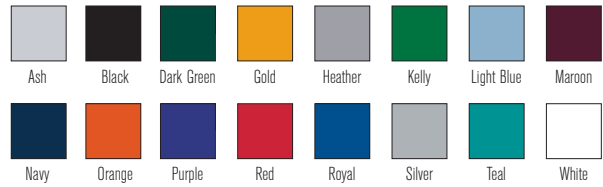

**B. Bomark®
Two-Button Jersey**

Placket front, set-in hemmed sleeves, solid colors. 50% polyester/50% cotton.

Style 88615: Adult S-3XL

Style 88616: Youth S-L

* White Supplies Last