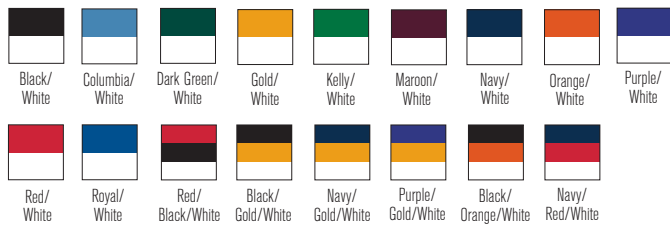

B. Augusta Ladies Liberty Skirt

100% polyester double knit. Ladies' fit. Covered elastic waistband. Contrast color pressed box pleats with yoke.

Style 9115: Ladies S-2XL

Style 9116: Girls XXS-L