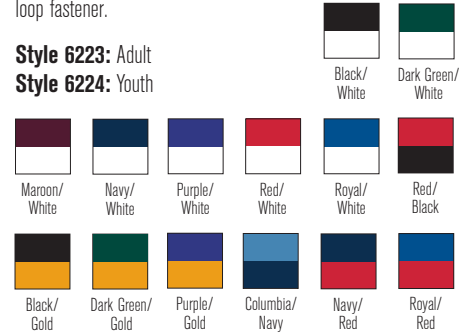

Style 6243: Adult

Style 6244: Youth

**B**

B. Augusta Athletic Mesh Two-Color Visor

100% polyester athletic mesh.
Bill is tipped with contrasting color. Sweatband folds down for easy embroidering. Curved bill. Hook and loop fastener.

Style 6223: Adult

Style 6224: Youth

**C**

C. Augusta Athletic Mesh Visor

100% polyester athletic mesh with tricot backing. Three panels. Curved bill. Hook and loop fastener. Sweatband folds down for easy embroidering.