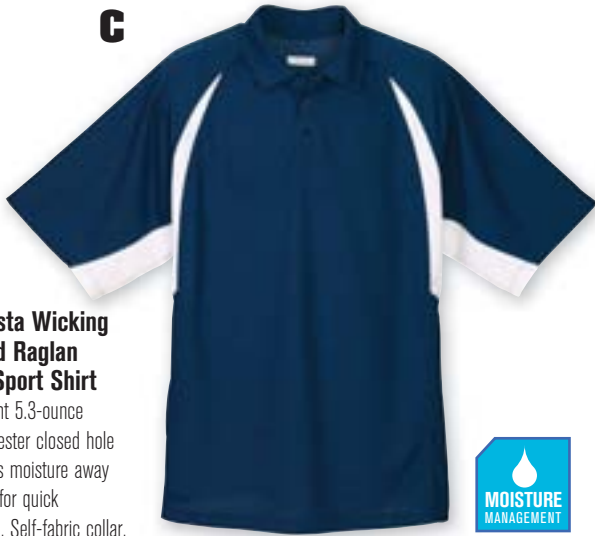

Style 5086: Adult S-5XL

**B**

B. Augusta Adult Wicking Mesh Sport Shirt

100% polyester wicking closed hole mesh. Matching rib-knit collar.

Style 5095: Adult S-3XL

**C**

C. Augusta Wicking Textured Raglan Sleeve Sport Shirt