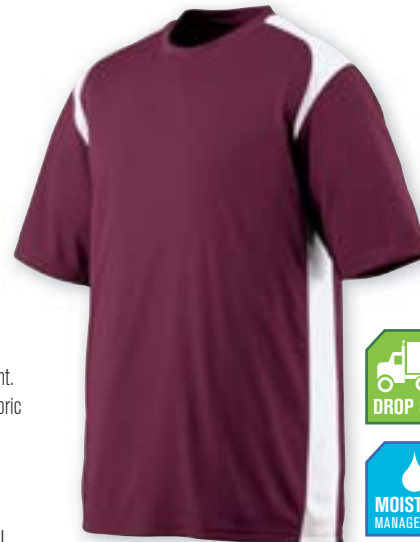

E

E. Augusta Wicking Mesh Tri-Color Jersey

100% polyester wicking mesh. Rib-knit collar with heat sealed label. Contrast color sleeve inserts. Raglan sleeves. Double-needle hemmed sleeves and bottom.

Style 875: Adult S-3XL

Style 876: Youth S-L

F

HIGH FIVE

F. High 5® Arsenal Jersey

100% soft-touch polyester with Essortex moisture management. Contrasting set-in sleeves.

Style H2275A: Adult S-2XL

Style H2275Y: Youth S-L

G

G. Augusta Wicking Soccer Shirt

100% polyester wicking knit. Heat sealed label. Contrast color rib-knit V-neck collar and side panels. Raglan sleeves with contrast piping.

Style 243: Adult S-2XL

Style 244: Youth S-L

H

H. Augusta Gameday Crew

100% polyester wicking smooth knit. Odor resistant. Heat sealed label. Self-fabric collar. Set-in sleeves. Double-needle hemmed sleeves and bottom.

Style 1020: Adult S-4XL

Style 1021: Youth S-L