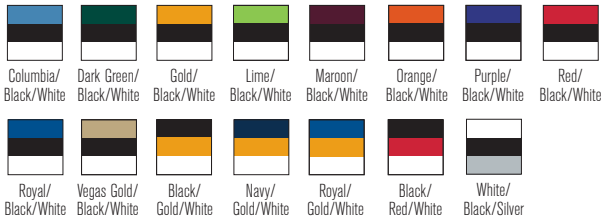

A

A. Augusta Nitro Jersey

92% polyester/8% spandex pinhole mesh. 100% polyester wicking knit. Heat sealed label. Self-fabric V-neck collar. Contrast color sleeve and side inserts. Double-needle hemmed sleeves and bottom.

Style 1535: Adult S-3XL

Style 1536: Youth S-L

B

Tricot Mesh

REVERSIBLE!

B. Augusta Verge Jersey

Two layers of 100% polyester tricot mesh. Fully reversible for wearing on either side. Wicking knit V-neck collar. Contrast color piping in armholes and side seams. Each layer finished separately with double-needle hem to allow for embellishment.

Style 1615: Adult S-3XL

Style 1616: Youth S-L

C

C. Augusta Surge Jersey

100% Polyester wicking knit. 92% polyester/8% spandex pinhole mesh inserts. Heat sealed label with contrast color self-fabric collar. Set-in, double-needle hemmed sleeves and bottom.

Style 1510: Adult S-3XL

Style 1511: Youth S-L

D

D. Augusta Premier Crew

100% polyester wicking smooth knit. 92% polyester/8% spandex pinhole mesh inserts. Heat sealed Label. Topstitched shoulder seams. Set-in sleeves. Odor resistant. Breathable contrast color pinhole shoulder and front inserts.

Style 1050: Adult S-3XL

Style 1051: Youth S-L